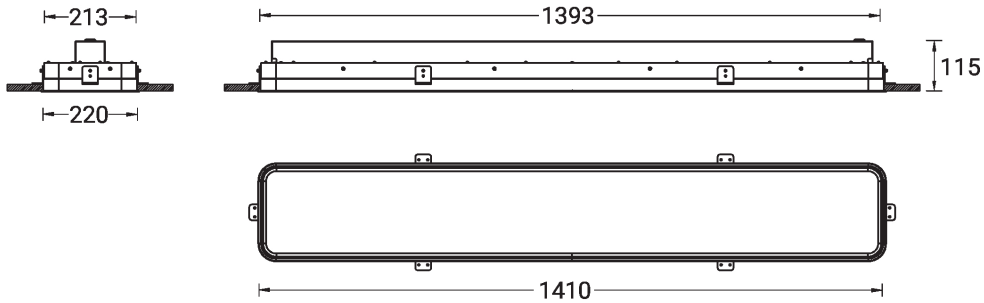

PITTSFIELD 1 (PIT-80024)

Technical information

Material	Aluminium
Light source	2304 LED
Power	72 W
Lumen	2178 lm
Efficacy	30 lm/W
Driver option	Integral control gear
Driver	Constant current (CC)

Input voltage	220-240 V 50/60 Hz
Optic	O, P
Optic value	Opal, Micro-prismatic
CCT / CRI	RGBW40
Dimming type	Bluetooth
Product colours	Black, White, Matt Silver, Concrete - Urban, Softscape - Urban, Stone - Urban, Corten - Urban, Oak - Woodland, Walnut - Woodland, Pine - Woodland
Weight	6.5 kg

Operating temperature	-20 °C to 40 °C
MacAdam Ellipse	3 SDCM
Lifetime L90B10 (hours)	> 23,000
Lifetime L80B10 (hours)	> 45,000
Lifetime L80B50 (hours)	> 50,000
Variants (Bluetooth)	Compatible with EN/ IEC 60598-2-22: Suitable for emergency installations as central supply, non- maintained (Z0)

PIT-80024