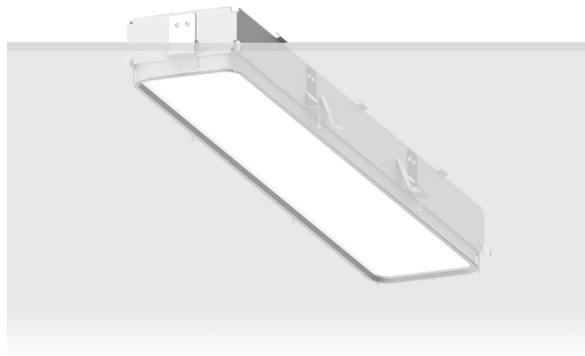

PITTSFIELD 1 (PIT-80024)

Product description

Down - 1400 mm - RGBW

microPrim™

Luminaire Structure

- Extruded aluminium bended profile with powder coating
- Passive thermal management
- Stainless steel fasteners in grade 304 with zinc flake coating (ZFC)
- PMMA diffuser with Opal (UGR <19) and micro prismatic (UGR <13) options for better glare control

- Integral control gear
- Stainless steel brackets and screws for mounting
- Down light distribution only
- Wireless control available through Bluetooth connection

- Daylight and occupancy sensor options
- Emergency module (1 or 3 hours) is available upon request with 3 options (BASIC, SELF-TEST, PRO-DALI)

SW01 - Oak - Woodland SW02 - Walnut - Woodland SW03 - Pine - Woodland

PITTSFIELD 1 (PIT-80024)

Technical information

Material	Aluminium
Light source	2304 LED
Power	72 W
Lumen	2178 lm
Efficacy	30 lm/W
Driver option	Integral control gear
Driver	Constant current (CC)