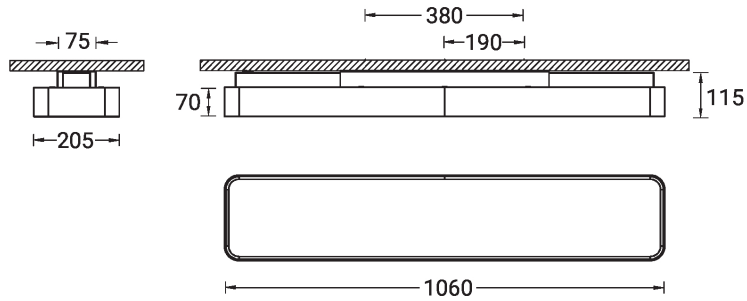

PITTSFIELD 3 (PIT-80215)

Technical information

Material	Aluminium	Input voltage	220-240 V 50/60 Hz	MacAdam Ellipse	3 SDCM
Light source	1728 LED	Optic	O, P	Lifetime L90B10 (hours)	> 23,000
Power	54 W	CCT / CRI	RGBW40	Lifetime L80B10 (hours)	> 45,000
Lumen	1905 lm	Dimming type	DMX, DMX/RDM	Lifetime L80B50 (hours)	> 50,000
Efficacy	54 lm/W	Product colours	Black, White, Matt Silver, Concrete - Urban, Softscape - Urban, Stone - Urban, Corten - Urban, Oak - Woodland, Walnut - Woodland, Pine - Woodland	Variants (DMX)	Compatible with EN/ IEC 60598-2-22: Suitable for emergency installations as central supply, non- maintained (Z0)
Driver option	Integral control gear				
Driver	Constant current (CC)				
		Weight	5.6 kg		
		Operating temperature	-20 °C to 40 °C		

PIT-80215