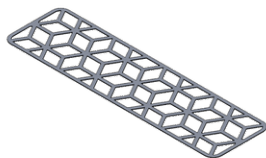

**PITTSFIELD 3 (PIT-80215)**

**Product description**

Down - 1060 mm - RGBW DMX

microPrim™

**Luminaire Structure**

- Extruded aluminium bended profile with powder coating
- Passive thermal management
- Stainless steel fasteners in grade 304 with zinc flake coating (ZFC)
- PMMA diffuser with Opal (UGR <19) and micro prismatic (UGR <13) options for better glare control

- Integral control gear
- Stainless steel, adjustable, suspension (1.5 m) complete with electrical wires in white for mounting
- Down light distribution only
- Wireless control available through Bluetooth connection

**Technical information**

<b>Material</b>	Aluminium	<b>Input voltage</b>	220-240 V 50/60 Hz	<b>MacAdam Ellipse</b>	3 SDCM
<b>Light source</b>	1728 LED	<b>Optic</b>	O, P	<b>Lifetime L90B10 (hours)</b>	> 23,000
<b>Power</b>	54 W	<b>CCT / CRI</b>	RGBW40	<b>Lifetime L80B10 (hours)</b>	> 45,000
<b>Lumen</b>	1905 lm	<b>Dimming type</b>	DMX, DMX/RDM	<b>Lifetime L80B50 (hours)</b>	> 50,000
<b>Efficacy</b>	54 lm/W	<b>Product colours</b>	Black, White, Matt Silver, Concrete - Urban, Softscape - Urban, Stone - Urban, Corten - Urban, Oak - Woodland, Walnut - Woodland, Pine - Woodland	<b>Variants (DMX)</b>	Compatible with EN/ IEC 60598-2-22: Suitable for emergency installations as central supply, non- maintained (Z0)
<b>Driver option</b>	Integral control gear				
<b>Driver</b>	Constant current (CC)				
		<b>Weight</b>	5.6 kg		
		<b>Operating temperature</b>	-20 °C to 40 °C		

PIT-80215

**PITTSFIELD 3 (PIT-80215)****Accessory**

Decorative pattern - Type A for  
PITTSFIELD 720 mm  
**A91921**

Decorative pattern - Type B for  
PITTSFIELD 720 mm  
**A93321**

Decorative pattern - Type C for  
PITTSFIELD 720 mm  
**A94721**