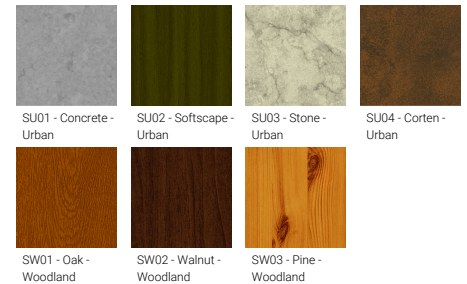

Optic

Product colour

Special finishes upon request