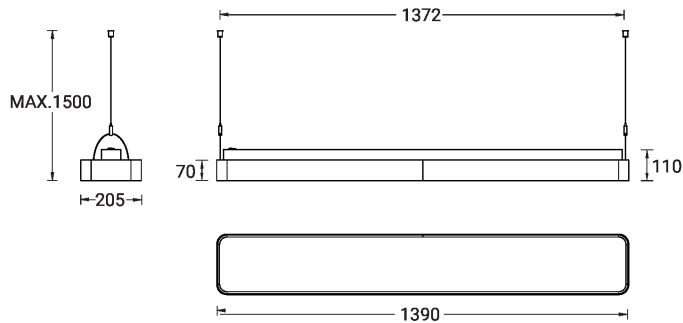

PITTSFIELD 4 (PIT-90024)

Technical information

Material	Aluminium	Input voltage	220-240 V 50/60 Hz	Operating temperature	-20 °C to 40 °C
Light source	2304 LED	Optic	O, P	MacAdam Ellipse	3 SDCM
Power	72 W	Optic value	Opal, Micro-prismatic	Lifetime L90B10 (hours)	> 23,000
Lumen	2178 lm	CCT / CRI	RGBW40	Lifetime L80B10 (hours)	> 45,000
Efficacy	30 lm/W	Dimming type	Bluetooth	Lifetime L80B50 (hours)	> 50,000
Driver option	Integral control gear	Product colours	Black, White, Matt Silver, Concrete - Urban, Softscape - Urban, Stone - Urban, Corten - Urban, Oak - Woodland, Walnut - Woodland, Pine - Woodland	Variants (Bluetooth)	Compatible with EN/ IEC 60598-2-22: Suitable for emergency installations as central supply, non-maintained (Z0)
Driver	Constant current (CC)				
		Weight	5.9 kg		

PIT-90024