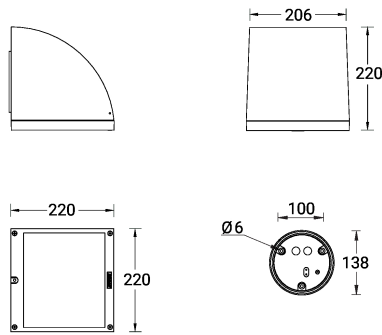

QUARTER 1 (QU-31344)

Technical information

Material	Aluminium
Light source	24 LED
Power	37 W
Lumen	4454 - 5121 lm
Efficacy	120 - 138 lm/W
Driver option	Integral control gear
Driver	Constant current (CC)
Input voltage	220-240 V 50/60 Hz
Optic	M, W, EW, T1, T2, T3, T4, ME

Optic value	30°, 56°, 112°, 145°x75°, 137°x58°, 123°x92°, 105°x69°, 140°x63°
CCT / CRI	3000K CRI80, 4000K CRI80
Bug	B1-U0-G1, B2-U0-G0, B2-U0-G2, B3-U0-G0, B3-U0-G1
ULR	0%, <1%
ULOR	0%, <1%
CIE flux code n°3	96, 97, 98, 99
Dimming type	On/Off, 1-10V, DALI
Product colours	Black, Dark Grey, White, Matt Silver, Bronze, Concrete - Urban, Softscape - Urban, Stone - Urban, Corten - Urban, Oak - Woodland, Walnut - Woodland, Pine - Woodland
Weight	6.0 kg

Operating temperature	-20 °C to 40 °C
Through wiring	Two cable entries for through wiring
Lens / Reflector / Optic	Clear toughened glass
MacAdam Ellipse	3 SDCM
Lifetime L90B10 (hours)	> 90,000
Lifetime L80B10 (hours)	> 90,000
Lifetime L80B50 (hours)	> 90,000
Variants (1-10V, DALI)	Compatible with EN/ IEC 60598-2-22: Suitable for emergency installations as central supply, non- maintained (Z0)

QU-31344