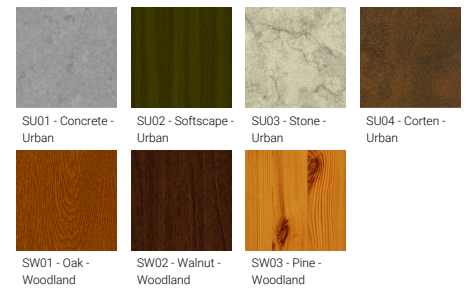

**QUARTER 1 (QU-31344)**

**Product description**

Small

**Luminaire Structure**

- Die-cast aluminium housing and frame
- Pre-treated before powder coating ensuring high corrosion resistance
- Two cable entries for through wiring
- Stainless steel fasteners in grade 304 with zinc flake coating (ZFC)
- Durable silicone rubber gasket
- Clear toughened glass
- Integral control gear

**Optic**

**Product colour**

**Special finishes upon request**

**QUARTER 1 (QU-31344)**

**Technical information**

<b>Material</b>	Aluminium
<b>Light source</b>	24 LED
<b>Power</b>	37 W
<b>Lumen</b>	4454 - 5121 lm
<b>Efficacy</b>	120 - 138 lm/W
<b>Driver option</b>	Integral control gear
<b>Driver</b>	Constant current (CC)
<b>Input voltage</b>	220-240 V 50/60 Hz
<b>Optic</b>	M, W, EW, T1, T2, T3, T4, ME

<b>Optic value</b>	30°, 56°, 112°, 145°x75°, 137°x58°, 123°x92°, 105°x69°, 140°x63°
<b>CCT / CRI</b>	3000K CRI80, 4000K CRI80
<b>Bug</b>	B1-U0-G1, B2-U0-G0, B2-U0-G2, B3-U0-G0, B3-U0-G1
<b>ULR</b>	0%, <1%
<b>ULOR</b>	0%, <1%
<b>CIE flux code n°3</b>	96, 97, 98, 99
<b>Dimming type</b>	On/Off, 1-10V, DALI
<b>Product colours</b>	Black, Dark Grey, White, Matt Silver, Bronze, Concrete - Urban, Softscape - Urban, Stone - Urban, Corten - Urban, Oak - Woodland, Walnut - Woodland, Pine - Woodland
<b>Weight</b>	6.0 kg