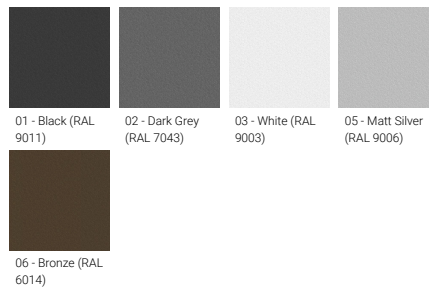

**QUARTER 1 (QU-31344)**

**Product description**

Small

**Luminaire Structure**

- Die-cast aluminium housing and frame
- Pre-treated before powder coating ensuring high corrosion resistance
- Two cable entries for through wiring
- Stainless steel fasteners in grade 304 with zinc flake coating (ZFC)
- Durable silicone rubber gasket
- Clear toughened glass
- Integral control gear

**Optic**

**Product colour**

**Special finishes upon request**

**QUARTER 1 (QU-31344)**

**Technical information**

<b>Material</b>	Aluminium
<b>Light source</b>	24 LED
<b>Power</b>	37 W
<b>Lumen</b>	4454 - 5121 lm
<b>Efficacy</b>	120 - 138 lm/W
<b>Driver option</b>	Integral control gear
<b>Driver</b>	Constant current (CC)
<b>Input voltage</b>	220-240 V 50/60 Hz
<b>Optic</b>	M, W, EW, T1, T2, T3, T4, ME

<b>Optic value</b>	30°, 56°, 112°, 145°x75°, 137°x58°, 123°x92°, 105°x69°, 140°x63°
<b>CCT / CRI</b>	3000K CRI80, 4000K CRI80
<b>Bug</b>	B1-U0-G1, B2-U0-G0, B2-U0-G2, B3-U0-G0, B3-U0-G1
<b>ULR</b>	0%, <1%
<b>ULOR</b>	0%, <1%
<b>CIE flux code n°3</b>	96, 97, 98, 99
<b>Dimming type</b>	On/Off, 1-10V, DALI
<b>Product colours</b>	Black, Dark Grey, White, Matt Silver, Bronze, Concrete - Urban, Softscape - Urban, Stone - Urban, Corten - Urban, Oak - Woodland, Walnut - Woodland, Pine - Woodland
<b>Weight</b>	6.0 kg