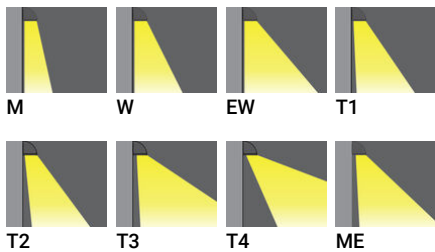

**QUARTER 1 (QU-31344)**

**Product description**

Small

**Luminaire Structure**

- Die-cast aluminium housing and frame
- Pre-treated before powder coating ensuring high corrosion resistance
- Two cable entries for through wiring
- Stainless steel fasteners in grade 304 with zinc flake coating (ZFC)
- Durable silicone rubber gasket
- Clear toughened glass
- Integral control gear

**Optic**

**Product colour**

**Special finishes upon request**

**QUARTER 1 (QU-31344)**

**Technical information**

<b>Material</b>	Aluminium
<b>Light source</b>	24 LED
<b>Power</b>	37 W
<b>Lumen</b>	4454 - 5121 lm
<b>Efficacy</b>	120 - 138 lm/W
<b>Driver option</b>	Integral control gear
<b>Driver</b>	Constant current (CC)
<b>Input voltage</b>	220-240 V 50/60 Hz
<b>Optic</b>	M, W, EW, T1, T2, T3, T4, ME

<b>Optic value</b>	30°, 56°, 112°, 145°x75°, 137°x58°, 123°x92°, 105°x69°, 140°x63°
<b>CCT / CRI</b>	3000K CRI80, 4000K CRI80
<b>Bug</b>	B1-U0-G1, B2-U0-G0, B2-U0-G2, B3-U0-G0, B3-U0-G1
<b>ULR</b>	0%, <1%
<b>ULOR</b>	0%, <1%
<b>CIE flux code n°3</b>	96, 97, 98, 99
<b>Dimming type</b>	On/Off, 1-10V, DALI
<b>Product colours</b>	Black, Dark Grey, White, Matt Silver, Bronze, Concrete - Urban, Softscape - Urban, Stone - Urban, Corten - Urban, Oak - Woodland, Walnut - Woodland, Pine - Woodland
<b>Weight</b>	6.0 kg