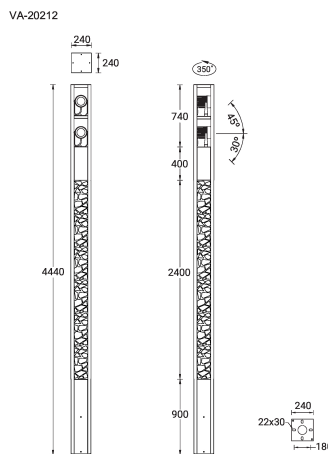

VANCOUVER 44 (VA-20212)

Product description

240x240 mm - 4440 mm - Decorative pattern type 1
(Optic) - 2 projectors (Optic 2nd) IP65

microPrim™

Luminaire Structure

- Die-cast aluminium housing
- Extruded aluminium column
- Pre-treated before powder coating ensuring high corrosion resistance
- Single cable entry
- One IP68 connector supplied with 0.3 m of 3x1.0 sqmm outdoor cable
- Stainless steel fasteners in grade 304 with zinc flake coating (ZFC)
- Durable silicone rubber gasket
- High-efficiency optical reflector
- Clear toughened glass
- Integral control gear
- Maximum wind load resistance is 160 km/h
- Surge protection 10kV
- VANCOUVER luminaires with projectors on top and colder than 3000K CCT do not meet the IDA certification requirements

Optic

Product colour

Special finishes upon request

VANCOUVER 44 (VA-20212)

Technical information

Material	Aluminium
Light source	1 COB & 2 x 1 COB (Projectors)
Power	82 W
Lumen	5892 - 6157 lm
Efficacy	72 - 75 lm/W
Driver option	Integral control gear
Driver	Constant current (CC)
Input voltage	220-240 V 50/60 Hz
Optic	G
Optic value	134°

Optic (2nd)	M, W, VW
Optic (2nd) value	23°, 32°, 43°
CCT / CRI	3000K CRI80, 4000K CRI80
Bug	B2-U0-G0
ULR	2%
ULOR	2%
CIE flux code n°3	94
Dimming type	On/Off, 1-10V, DALI
Product colours	Black, Dark Grey, White, Matt Silver, Bronze, Concrete - Urban, Softscape - Urban, Stone - Urban, Corten - Urban, Oak - Woodland, Walnut - Woodland, Pine - Woodland
Weight	56.6 kg

Operating temperature	-20 °C to 40 °C
EPA (m2)	1.066
Cable	One IP68 connector supplied with 0.3 m of 3x1.0 sqmm outdoor cable
Through wiring	Single cable entry
Lens / Reflector / Optic	High-efficiency optical reflector, Clear toughened glass
MacAdam Ellipse	3 SDCM
Lifetime L90B10 (hours)	> 109,000
Lifetime L80B10 (hours)	> 109,000
Lifetime L80B50 (hours)	> 109,000
Variants (On/Off, 1-10V, DALI)	Compatible with EN/ IEC 60598-2-22: Suitable for emergency installations as central supply, non-maintained (ZO)