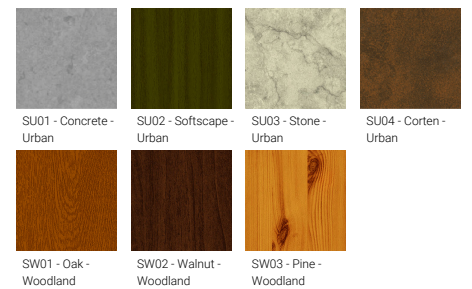

VANCOUVER 44 (VA-20212)

Product description

240x240 mm - 4440 mm - Decorative pattern type 1
(Optic) - 2 projectors (Optic 2nd) IP65

microPrim™

Luminaire Structure

- Die-cast aluminium housing
- Extruded aluminium column
- Pre-treated before powder coating ensuring high corrosion resistance
- Single cable entry
- One IP68 connector supplied with 0.3 m of 3x1.0 sqmm outdoor cable
- Stainless steel fasteners in grade 304 with zinc flake coating (ZFC)
- Durable silicone rubber gasket
- High-efficiency optical reflector
- Clear toughened glass
- Integral control gear
- Maximum wind load resistance is 160 km/h
- Surge protection 10kV
- VANCOUVER luminaires with projectors on top and colder than 3000K CCT do not meet the IDA certification requirements

Optic

Product colour

Special finishes upon request

VANCOUVER 44 (VA-20212)

Technical information

Material	Aluminium
Light source	1 COB & 2 x 1 COB (Projectors)
Power	82 W
Lumen	5892 - 6157 lm
Efficacy	72 - 75 lm/W
Driver option	Integral control gear
Driver	Constant current (CC)
Input voltage	220-240 V 50/60 Hz
Optic	G
Optic value	134°

Optic (2nd)	M, W, VW
Optic (2nd) value	23°, 32°, 43°
CCT / CRI	3000K CRI80, 4000K CRI80
Bug	B2-U0-G0
ULR	2%
ULOR	2%
CIE flux code n°3	94
Dimming type	On/Off, 1-10V, DALI
Product colours	Black, Dark Grey, White, Matt Silver, Bronze, Concrete - Urban, Softscape - Urban, Stone - Urban, Corten - Urban, Oak - Woodland, Walnut - Woodland, Pine - Woodland
Weight	56.6 kg