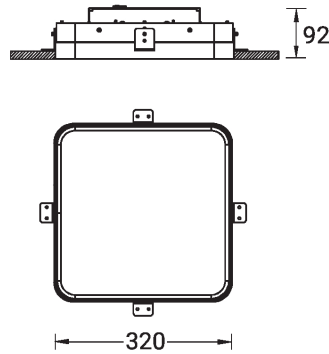

ARDEN 2 (ARD-80104)

Technical information

Material	Aluminium
Light source	672 LED
Power	34 W
Lumen	635 lm
Efficacy	19 lm/W
Driver option	Integral control gear

Driver	Constant current (CC)
Input voltage	220-240 V 50/60 Hz
Optic	O, P
Optic value	108°, 93°
CCT / CRI	RGBW40
Dimming type	Bluetooth

Product colours	Black, White, Matt Silver, Concrete - Urban, Softscape - Urban, Stone - Urban, Corten - Urban, Oak - Woodland, Walnut - Woodland, Pine - Woodland
Weight	2.3 kg
Operating temperature	-20 °C to 40 °C
Lens / Reflector / Optic	PMMA diffuser with Opal (UGR <19) and micro prismatic (UGR <13) options for better glare control
Variants (Bluetooth)	Compatible with EN/ IEC 60598-2-22: Suitable for emergency installations as central supply, non-maintained (Z0)

ARD-80104