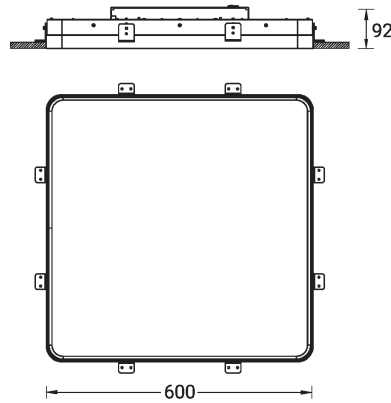

ARDEN 2 (ARD-80135)

Technical information

Material	Aluminium
Light source	2688 LED
Power	84 W
Lumen	2541 lm
Efficacy	30 lm/W
Driver option	Integral control gear

Driver	Constant current (CC)
Input voltage	220-240 V 50/60 Hz
Optic	O, P
Optic value	108°, 93°
CCT / CRI	RGBW40
Dimming type	DMX, DMX/RDM

Product colours	Black, White, Matt Silver, Concrete - Urban, Softscape - Urban, Stone - Urban, Corten - Urban, Oak - Woodland, Walnut - Woodland, Pine - Woodland
Weight	6.4 kg
Operating temperature	-20 °C to 40 °C
Lens / Reflector / Optic	PMMA diffuser with Opal (UGR <19) and micro prismatic (UGR <13) options for better glare control
Variants (DMX/RDM)	Compatible with EN/ IEC 60598-2-22: Suitable for emergency installations as central supply, non-maintained (Z0)

ARD-80135