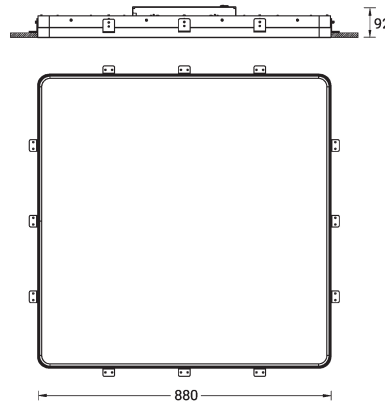

ARDEN 2 (ARD-80144)

Technical information

Material	Aluminium
Light source	6048 LED
Power	189 W
Lumen	5716 lm
Efficacy	30 lm/W
Driver option	Integral control gear

Driver	Constant current (CC)
Input voltage	220-240 V 50/60 Hz
Optic	O, P
Optic value	108°, 93°
CCT / CRI	RGBW40
Dimming type	Bluetooth

Product colours	Black, White, Matt Silver, Concrete - Urban, Softscape - Urban, Stone - Urban, Corten - Urban, Oak - Woodland, Walnut - Woodland, Pine - Woodland
Weight	12.7 kg
Operating temperature	-20 °C to 40 °C
Lens / Reflector / Optic	PMMA diffuser with Opal (UGR <19) and micro prismatic (UGR <13) options for better glare control
Variants (Bluetooth)	Compatible with EN/ IEC 60598-2-22: Suitable for emergency installations as central supply, non-maintained (Z0)

ARD-80144