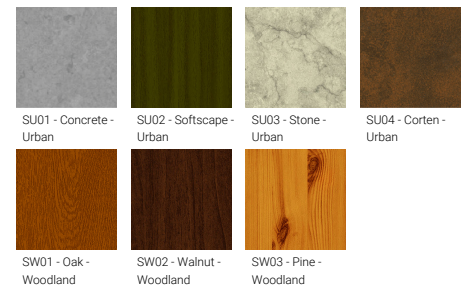

Optic

Product colour

Special finishes upon request