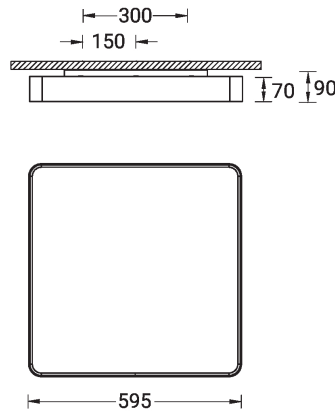

ARDEN 3 (ARD-80233)

Technical information

Material	Aluminium
Light source	1344 LED
Power	67 W
Lumen	9295 lm
Efficacy	139 lm/W
Driver option	Integral control gear
Driver	Constant current (CC)

Input voltage	220-240 V 50/60 Hz
Optic	O, P
Optic value	108°, 93°
CCT / CRI	TW (2700K - 6500K)
Dimming type	DALI
Product colours	Black, White, Matt Silver, Concrete - Urban, Softscape - Urban, Stone - Urban, Corten - Urban, Oak - Woodland, Walnut - Woodland, Pine - Woodland
Weight	7.4 kg

Operating temperature	-20 °C to 40 °C
Lens / Reflector / Optic	PMMA diffuser with Opal (UGR <19) and micro prismatic (UGR <13) options for better glare control
MacAdam Ellipse	3 SDCM
Lifetime L90B10 (hours)	> 23,000
Lifetime L80B10 (hours)	> 45,000
Lifetime L80B50 (hours)	> 50,000
Variants (DALI)	Compatible with EN/ IEC 60598-2-22: Suitable for emergency installations as central supply, non-maintained (Z0)

ARD-80233