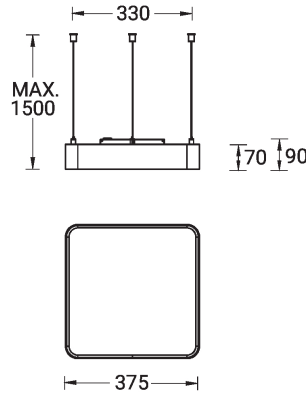

ARDEN 4 (ARD-90013)

Technical information

Material	Aluminium
Light source	576 LED
Power	29 W
Lumen	3041 - 3456 lm
Efficacy	105 - 119 lm/W
Driver option	Integral control gear
Driver	Constant current (CC)
Input voltage	220-240 V 50/60 Hz
Optic	O, P

Optic value	108°, 93°
CCT / CRI	TW (2700K - 6500K)
Bug	B1-U0-G1, B2-U0-G1
ULR	<1%
ULOR	<1%
CIE flux code n°3	96, 97
Dimming type	DALI
Product colours	Black, White, Matt Silver, Concrete - Urban, Softscape - Urban, Stone - Urban, Corten - Urban, Oak - Woodland, Walnut - Woodland, Pine - Woodland
Weight	3.2 kg

Operating temperature	-20 °C to 40 °C
Lens / Reflector / Optic	PMMA diffuser with Opal (UGR <19) and micro prismatic (UGR <13) options for better glare control
MacAdam Ellipse	3 SDCM
Lifetime L90B10 (hours)	> 23,000
Lifetime L80B10 (hours)	> 45,000
Lifetime L80B50 (hours)	> 50,000
Variants (DALI)	Compatible with EN/ IEC 60598-2-22: Suitable for emergency installations as central supply, non-maintained (Z0)

ARD-90013