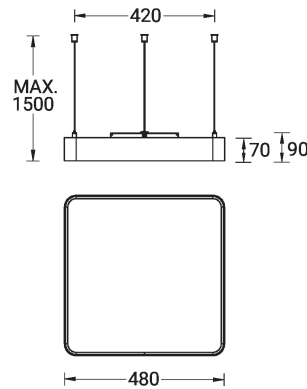

ARDEN 4 (ARD-90025)

Technical information

Material	Aluminium
Light source	1920 LED
Power	60 W
Lumen	1815 lm
Efficacy	30 lm/W
Driver option	Integral control gear
Driver	Constant current (CC)

Input voltage	220-240 V 50/60 Hz
Optic	O, P
Optic value	108°, 93°
CCT / CRI	RGBW40
Dimming type	DMX, DMX/RDM
Product colours	Black, White, Matt Silver, Concrete - Urban, Softscape - Urban, Stone - Urban, Corten - Urban, Oak - Woodland, Walnut - Woodland, Pine - Woodland
Weight	4.7 kg

Operating temperature	-20 °C to 40 °C
Lens / Reflector / Optic	PMMA diffuser with Opal (UGR <19) and micro prismatic (UGR <13) options for better glare control
MacAdam Ellipse	3 SDCM
Lifetime L90B10 (hours)	> 23,000
Lifetime L80B10 (hours)	> 45,000
Lifetime L80B50 (hours)	> 50,000
Variants (DMX, DMX/RDM)	Compatible with EN/ IEC 60598-2-22: Suitable for emergency installations as central supply, non-maintained (ZO)

ARD-90025