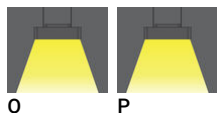

ARDEN 4 (ARD-90025)

Product description

Down - 480 mm - RGBW DMX

microPrim™

Luminaire Structure

- Extruded aluminium bended profile with powder coating
- Passive thermal management
- Stainless steel fasteners in grade 304 with zinc flake coating (ZFC)
- PMMA diffuser with Opal (UGR <19) and micro prismatic (UGR <13) options for better glare control

- Integral control gear
- Stainless steel, adjustable, suspension (1.5 m) complete with electrical wires in white for mounting
- Up and down light distribution options
- Wireless control available through Bluetooth connection

- Daylight and occupancy sensor options
- Emergency module (1 or 3 hours) is available upon request with 3 options (BASIC, SELF-TEST, PRO-DALI)

Optic

Product colour

Special finishes upon request