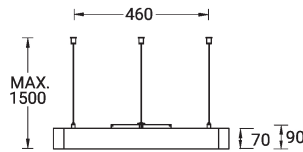

ARDEN 4 (ARD-90034)

Technical information

Material	Aluminium
Light source	2688 LED
Power	84 W
Lumen	2541 lm
Efficacy	30 lm/W
Driver option	Integral control gear

Driver	Constant current (CC)
Input voltage	220-240 V 50/60 Hz
Optic	O, P
Optic value	108°, 93°
CCT / CRI	RGBW40
Dimming type	Bluetooth

Product colours	Black, White, Matt Silver, Concrete - Urban, Softscape - Urban, Stone - Urban, Corten - Urban, Oak - Woodland, Walnut - Woodland, Pine - Woodland
Weight	6.1 kg
Operating temperature	-20 °C to 40 °C
Lens / Reflector / Optic	PMMA diffuser with Opal (UGR <19) and micro prismatic (UGR <13) options for better glare control
Variants (Bluetooth)	Compatible with EN/ IEC 60598-2-22: Suitable for emergency installations as central supply, non-maintained (Z0)

ARD-90034