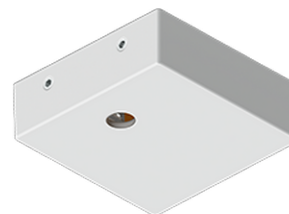

ARD-90115

ARDEN 4 (ARD-90115)**Accessory**

SLESA-U9, DMX Controller 256
CH
A60491

SLESA-U11, DMX Controller
1024 CH
A66891

STICK-KE1, DMX Controller 1024
CH
A60791

Supply cable surface mounting
box
A80981

Decorative pattern - Type A for
ARDEN 400 mm
A91521