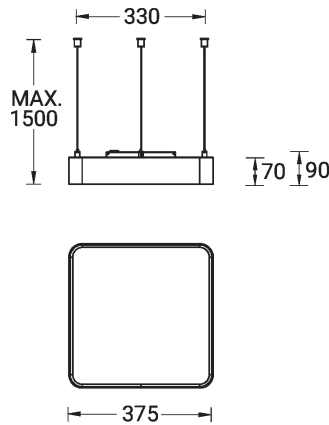

ARDEN 4 (ARD-90115)

Technical information

Material	Aluminium
Light source	1152 & 576 LED
Power	55 W
Lumen	1868 lm
Driver option	Integral control gear
Driver	Constant current (CC)
Input voltage	220-240 V 50/60 Hz
Optic	O, P

Optic value	108°, 93°
Optic (2nd)	O
Optic (2nd) value	105°
CCT / CRI	RGBW30, RGBW40
Dimming type	DMX, DMX/RDM
Product colours	Black, White, Matt Silver, Concrete - Urban, Softscape - Urban, Stone - Urban, Corten - Urban, Oak - Woodland, Walnut - Woodland, Pine - Woodland
Weight	3.5 kg
Operating temperature	-20 °C to 40 °C

Lens / Reflector / Optic	PMMA diffuser with Opal (UGR <19) and micro prismatic (UGR <13) options for better glare control
MacAdam Ellipse	3 SDCM
Lifetime L90B10 (hours)	> 23,000
Lifetime L80B10 (hours)	> 45,000
Lifetime L80B50 (hours)	> 50,000
Variants (DMX/RDM)	Compatible with EN/ IEC 60598-2-22: Suitable for emergency installations as central supply, non-maintained (Z0)

ARD-90115