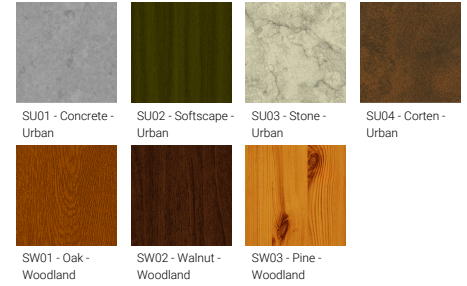

**Optic**

G

**Product colour**

**Special finishes upon request**

**COLUMBUS 6 (CO-30166-1-1)**

**Technical information**

<b>Material</b>	Aluminium
<b>Light source</b>	1 COB
<b>Power</b>	41 W
<b>Lumen</b>	2019 - 2044 lm
<b>Efficacy</b>	49 - 50 lm/W
<b>Driver option</b>	Integral control gear
<b>Driver</b>	Constant current (CC)
<b>Input voltage</b>	220-240 V 50/60 Hz

<b>Optic</b>	G
<b>Optic value</b>	149°
<b>CCT / CRI</b>	3000K CRI80, 4000K CRI80
<b>Bug</b>	B1-U3-G1
<b>ULR</b>	22%
<b>ULOR</b>	22%
<b>CIE flux code n°3</b>	86
<b>Dimming type</b>	On/Off, 1-10V, DALI

<b>Product colours</b>	Black, Dark Grey, White, Matt Silver, Bronze, Concrete - Urban, Softscape - Urban, Stone - Urban, Corten - Urban, Oak - Woodland, Walnut - Woodland, Pine - Woodland
<b>Weight</b>	9.0 kg
<b>Operating temperature</b>	-20 °C to 40 °C
<b>Through wiring</b>	Two cable entries for through wiring
<b>Lens / Reflector / Optic</b>	Opal toughened glass diffuser
<b>MacAdam Ellipse</b>	3 SDCM
<b>Lifetime L90B10 (hours)</b>	> 55,000
<b>Variants (1-10V, DALI)</b>	Compatible with EN/ IEC 60598-2-22: Suitable for emergency installations as central supply, non-maintained (Z0)