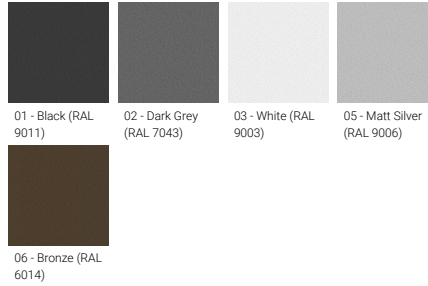

**COLUMBUS 6 (CO-30166-1-1)**

**Product description**

Swept shade - Dome top

microPrim™

**Luminaire Structure**

- Die-cast aluminium housing
- Pre-treated before powder coating ensuring high corrosion resistance
- Two cable entries for through wiring
- Stainless steel fasteners in grade 304 with zinc flake coating (ZFC)
- Durable silicone rubber gasket
- Opal toughened glass diffuser
- Integral control gear
- Optional surface mounting box for easy wiring or conduit connection when wiring from behind is not possible for COLUMBUS 6

**Optic**

G

**Product colour**

**Special finishes upon request**

**COLUMBUS 6 (CO-30166-1-1)**

**Technical information**

<b>Material</b>	Aluminium
<b>Light source</b>	1 COB
<b>Power</b>	41 W
<b>Lumen</b>	2019 - 2044 lm
<b>Efficacy</b>	49 - 50 lm/W
<b>Driver option</b>	Integral control gear
<b>Driver</b>	Constant current (CC)
<b>Input voltage</b>	220-240 V 50/60 Hz