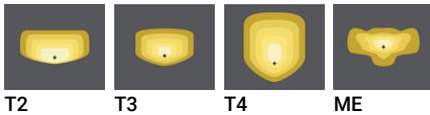

**LIGHT LINEAR DENVER 4 (DE-20031)**

**Product description**

3 sides with step - Supplied with specific 4 m cylindrical, straight aluminium pole: APD340114-DE4

**Luminaire Structure**

- Die-cast aluminium housing
- Extruded aluminium column
- Pre-treated before powder coating ensuring high corrosion resistance
- Single cable entry
- Stainless steel fasteners in grade 304 with zinc flake coating (ZFC)
- Durable silicone rubber gasket
- Clear toughened glass
- High-efficiency polycarbonate lens
- Integral control gear
- Maximum wind load resistance is 100 km/h
- Surge protection 10kV

**Optic**

T2 T3 T4 ME

**Product colour**

01 - Black (RAL 9011) 02 - Dark Grey (RAL 7043) 03 - White (RAL 9003) 05 - Matt Silver (RAL 9006) 06 - Bronze (RAL 6014)

**Special finishes upon request**

SU01 - Concrete - Urban SU02 - Softscape - Urban SU03 - Stone - Urban SU04 - Corten - Urban SW01 - Oak - Woodland SW02 - Walnut - Woodland SW03 - Pine - Woodland

**LIGHT LINEAR DENVER 4 (DE-20031)**

**Technical information**

<b>Material</b>	Aluminium
<b>Light source</b>	3 x 24 LED
<b>Power</b>	162 W
<b>Lumen</b>	19410 - 21432 lm
<b>Efficacy</b>	118 - 130 lm/W
<b>Driver option</b>	Integral control gear
<b>Driver</b>	Constant current (CC)
<b>Input voltage</b>	220-240 V 50/60 Hz
<b>Optic</b>	T2, T3, T4, ME