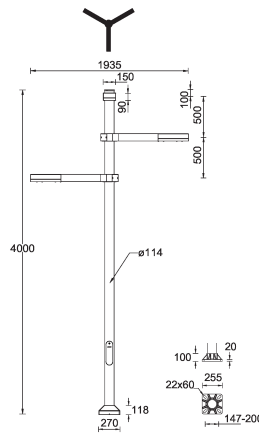

LIGHT LINEAR DENVER 4 (DE-20031)

Technical information

Material	Aluminium
Light source	3 x 24 LED
Power	162 W
Lumen	19410 - 21432 lm
Efficacy	118 - 130 lm/W
Driver option	Integral control gear
Driver	Constant current (CC)
Input voltage	220-240 V 50/60 Hz
Optic	T2, T3, T4, ME

Optic value	140°x43°, 142°x72°, 120°x79°, 120°x79°
CCT / CRI	3000K CRI80, 4000K CRI80
Bug	B1-U0-G1
ULR	<1%
ULOR	<1%
CIE flux code n°3	98
Dimming type	On/Off, 1-10V, DALI
Product colours	Black, Dark Grey, White, Matt Silver, Bronze, Concrete - Urban, Softscape - Urban, Stone - Urban, Corten - Urban, Oak - Woodland, Walnut - Woodland, Pine - Woodland
Weight	42.0 kg

Operating temperature	-20 °C to 50 °C
EPA (m2)	0.188
Through wiring	Single cable entry
Lens / Reflector / Optic	Clear toughened glass, High-efficiency polycarbonate lens
MacAdam Ellipse	3 SDCM
Lifetime L90B10 (hours)	> 90,000
Lifetime L80B10 (hours)	> 90,000
Lifetime L80B50 (hours)	> 90,000
Variants (On/Off, 1-10V, DALI)	Compatible with EN/ IEC 60598-2-22: Suitable for emergency installations as central supply, non-maintained (Z0)

DE-20031