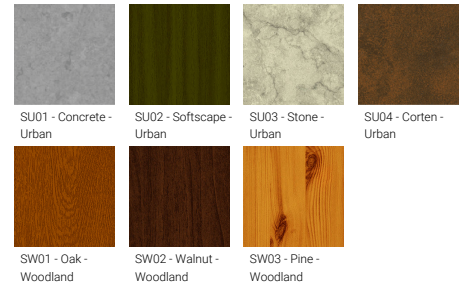

**Optic**

T2 T3 T4 ME

**Product colour**

01 - Black (RAL 9011) 02 - Dark Grey (RAL 7043) 03 - White (RAL 9003) 05 - Matt Silver (RAL 9006) 06 - Bronze (RAL 6014)

**Special finishes upon request**

SU01 - Concrete - Urban SU02 - Softscape - Urban SU03 - Stone - Urban SU04 - Corten - Urban SW01 - Oak - Woodland SW02 - Walnut - Woodland SW03 - Pine - Woodland

<b>Optic value</b>	140°x43°, 142°x72°, 120°x79°, 120°x79°
<b>CCT / CRI</b>	3000K CRI80, 4000K CRI80
<b>Bug</b>	B1-U0-G1
<b>ULR</b>	<1%
<b>ULOR</b>	<1%
<b>CIE flux code n°3</b>	98
<b>Dimming type</b>	On/Off, 1-10V, DALI
<b>Product colours</b>	Black, Dark Grey, White, Matt Silver, Bronze, Concrete - Urban, Softscape - Urban, Stone - Urban, Corten - Urban, Oak - Woodland, Walnut - Woodland, Pine - Woodland
<b>Weight</b>	42.0 kg