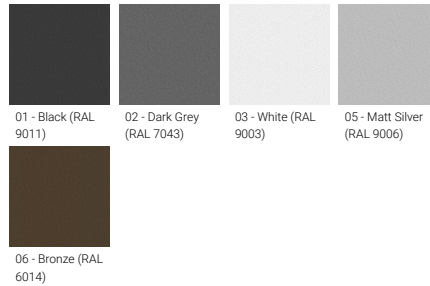

**LIGHT LINEAR DENVER 4 (DE-20031)**

**Product description**

3 sides with step - Supplied with specific 4 m cylindrical, straight aluminium pole: APD340114-DE4

**Luminaire Structure**

- Die-cast aluminium housing
- Extruded aluminium column
- Pre-treated before powder coating ensuring high corrosion resistance
- Single cable entry
- Stainless steel fasteners in grade 304 with zinc flake coating (ZFC)
- Durable silicone rubber gasket
- Clear toughened glass
- High-efficiency polycarbonate lens
- Integral control gear
- Maximum wind load resistance is 100 km/h
- Surge protection 10kV

**Optic**

T2 T3 T4 ME

**Product colour**

01 - Black (RAL 9011) 02 - Dark Grey (RAL 7043) 03 - White (RAL 9003) 05 - Matt Silver (RAL 9006) 06 - Bronze (RAL 6014)

**Special finishes upon request**

SU01 - Concrete - Urban SU02 - Softscape - Urban SU03 - Stone - Urban SU04 - Corten - Urban SW01 - Oak - Woodland SW02 - Walnut - Woodland SW03 - Pine - Woodland

<b>Optic value</b>	140°x43°, 142°x72°, 120°x79°, 120°x79°
<b>CCT / CRI</b>	3000K CRI80, 4000K CRI80
<b>Bug</b>	B1-U0-G1
<b>ULR</b>	<1%
<b>ULOR</b>	<1%
<b>CIE flux code n°3</b>	98
<b>Dimming type</b>	On/Off, 1-10V, DALI
<b>Product colours</b>	Black, Dark Grey, White, Matt Silver, Bronze, Concrete - Urban, Softscape - Urban, Stone - Urban, Corten - Urban, Oak - Woodland, Walnut - Woodland, Pine - Woodland
<b>Weight</b>	42.0 kg