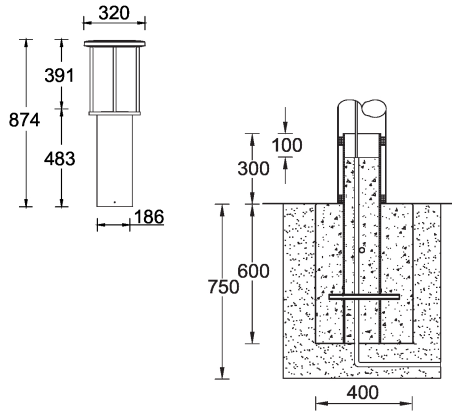

FORREY 7 (FOR-10141-SB)

Technical information

Light source	160 LED
Power	50 W
Lumen	4237 - 4556 lm
Efficacy	84 - 91 lm/W
Driver option	Integral control gear
Driver	Constant current (CC)
Input voltage	220-240 V 50/60 Hz
Optic	G

Optic value	360°
CCT / CRI	3000K CRI80, 4000K CRI80
Dimming type	On/Off, 1-10V, DALI
Product colours	Black, Dark Grey, White, Matt Silver, Bronze, Concrete - Urban, Softscape - Urban, Stone - Urban, Corten - Urban, Oak - Woodland, Walnut - Woodland, Pine - Woodland
Weight	34.4 kg
Operating temperature	-20 °C to 40 °C
Cable	One IP68 connector supplied with 0.2 m of 3x1.0 sqmm outdoor cable
Through wiring	Single cable entry

Lens / Reflector / Optic	Opal UV-stabilised polycarbonate diffuser
MacAdam Ellipse	3 SDCM
Lifetime L90B10 (hours)	> 23,000
Lifetime L80B10 (hours)	> 45,000
Lifetime L80B50 (hours)	> 49,000
Variants (DALI)	Compatible with EN/ IEC 60598-2-22: Suitable for emergency installations as central supply, non-maintained (Z0)

FOR-10141-SB