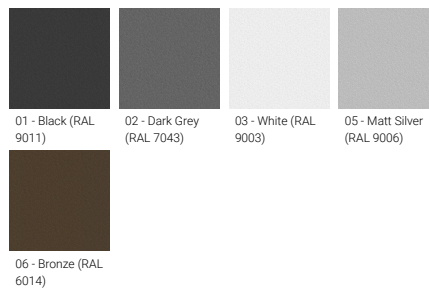

**FORREY 7 (FOR-10141-SB)**

**Product description**

Ø186 - 874 mm - With opal diffuser - With integrated security core (Anti-traffic)

**Luminaire Structure**

- Die-cast aluminium housing and frame
- Extruded aluminium column
- Pre-treated before powder coating ensuring high corrosion resistance
- Models with shade will have colour white coating at inside of shade luminaire and outside surface coating according to colour of luminaire
- Single cable entry
- One IP68 connector supplied with 0.2 m of 3x1.0 sqmm outdoor cable
- Stainless steel fasteners in grade 304 with zinc flake coating (ZFC)
- Durable silicone rubber gasket
- Opal UV-stabilised polycarbonate diffuser
- Integral control gear
- FORREY luminaires with opal lens and colder than 3000K CCT do not meet the IDA certification requirements

**Optic**

G

**Product colour**

**Special finishes upon request**

**FORREY 7 (FOR-10141-SB)**

**Technical information**

<b>Light source</b>	160 LED
<b>Power</b>	50 W
<b>Lumen</b>	4237 - 4556 lm
<b>Efficacy</b>	84 - 91 lm/W
<b>Driver option</b>	Integral control gear
<b>Driver</b>	Constant current (CC)
<b>Input voltage</b>	220-240 V 50/60 Hz
<b>Optic</b>	G

<b>Optic value</b>	360°
<b>CCT / CRI</b>	3000K CRI80, 4000K CRI80
<b>Dimming type</b>	On/Off, 1-10V, DALI
<b>Product colours</b>	Black, Dark Grey, White, Matt Silver, Bronze, Concrete - Urban, Softscape - Urban, Stone - Urban, Corten - Urban, Oak - Woodland, Walnut - Woodland, Pine - Woodland
<b>Weight</b>	34.4 kg
<b>Operating temperature</b>	-20 °C to 40 °C
<b>Cable</b>	One IP68 connector supplied with 0.2 m of 3x1.0 sqmm outdoor cable
<b>Through wiring</b>	Single cable entry