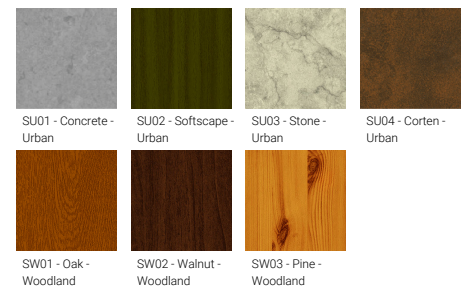

**FORREY 7 (FOR-10141-SB)**

**Product description**

Ø186 - 874 mm - With opal diffuser - With integrated security core (Anti-traffic)

**Luminaire Structure**

- Die-cast aluminium housing and frame
- Extruded aluminium column
- Pre-treated before powder coating ensuring high corrosion resistance
- Models with shade will have colour white coating at inside of shade luminaire and outside surface coating according to colour of luminaire
- Single cable entry
- One IP68 connector supplied with 0.2 m of 3x1.0 sqmm outdoor cable
- Stainless steel fasteners in grade 304 with zinc flake coating (ZFC)
- Durable silicone rubber gasket
- Opal UV-stabilised polycarbonate diffuser
- Integral control gear
- FORREY luminaires with opal lens and colder than 3000K CCT do not meet the IDA certification requirements

**Optic**

G

**Product colour**

**Special finishes upon request**

**FORREY 7 (FOR-10141-SB)**

**Technical information**

<b>Light source</b>	160 LED
<b>Power</b>	50 W
<b>Lumen</b>	4237 - 4556 lm
<b>Efficacy</b>	84 - 91 lm/W
<b>Driver option</b>	Integral control gear
<b>Driver</b>	Constant current (CC)
<b>Input voltage</b>	220-240 V 50/60 Hz
<b>Optic</b>	G

<b>Optic value</b>	360°
<b>CCT / CRI</b>	3000K CRI80, 4000K CRI80
<b>Dimming type</b>	On/Off, 1-10V, DALI
<b>Product colours</b>	Black, Dark Grey, White, Matt Silver, Bronze, Concrete - Urban, Softscape - Urban, Stone - Urban, Corten - Urban, Oak - Woodland, Walnut - Woodland, Pine - Woodland
<b>Weight</b>	34.4 kg
<b>Operating temperature</b>	-20 °C to 40 °C
<b>Cable</b>	One IP68 connector supplied with 0.2 m of 3x1.0 sqmm outdoor cable
<b>Through wiring</b>	Single cable entry