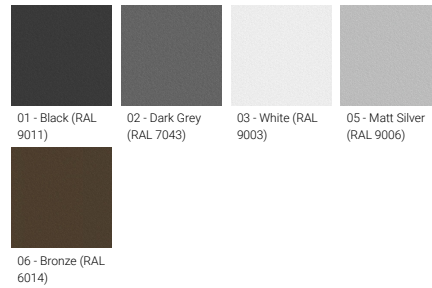

Product colour