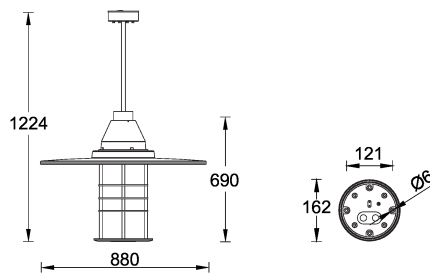

FORREY 28 (FOR-95042)

Technical information

Material	Aluminium
Light source	1 COB
Power	70 W
Lumen	5976 - 6603 lm
Efficacy	86 - 95 lm/W
Driver option	Integral control gear
Driver	Constant current (CC)
Input voltage	220-240 V 50/60 Hz
Optic	T2, T3, T4, T5

Optic value	145°x84°, 126°x106°, 133°x116°, 163°
CCT / CRI	3000K CRI80, 4000K CRI80
Bug	B2-U0-G2, B3-U0-G1, B3-U0-G3
ULR	<1%
ULOR	<1%
CIE flux code n°3	93, 94, 96
Dimming type	On/Off, 1-10V, DALI
Product colours	Black, Dark Grey, White, Matt Silver, Bronze, Concrete - Urban, Softscape - Urban, Stone - Urban, Corten - Urban, Oak - Woodland, Walnut - Woodland, Pine - Woodland
Weight	14.3 kg

Operating temperature	-20 °C to 50 °C
EPA (m2)	0.618
Through wiring	Two cable entries for through wiring
Lens / Reflector / Optic	White coated aluminium reflector on the top of luminaire, High-efficiency PMMA lens
MacAdam Ellipse	3 SDCM
Lifetime L90B10 (hours)	> 50,700
Lifetime L80B10 (hours)	> 63,500
Lifetime L80B50 (hours)	> 63,500
Variants (On/Off, 1-10V, DALI)	Compatible with EN/ IEC 60598-2-22: Suitable for emergency installations as central supply, non-maintained (Z0)

FOR-95042