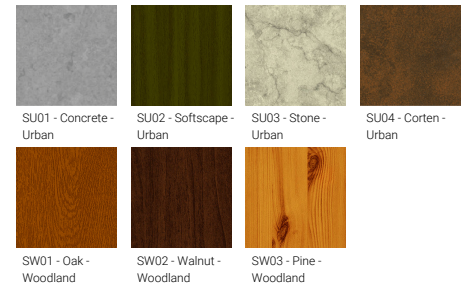

Special finishes upon request