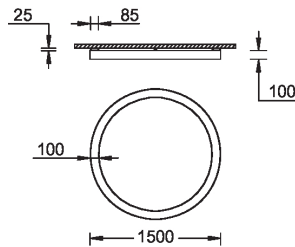

GAVLE 4 (GAV-80521)

Technical information

Material	Aluminium
Light source	960 & 960 LED
Power	244 W
Lumen	29116 - 30393 lm
Efficacy	119 - 125 lm/W
Driver option	Integral control gear

Driver	Constant current (CC)
Input voltage	220-240 V 50/60 Hz
Optic	O
Optic value	Opal
Optic (2nd)	O
Optic (2nd) value	Opal

CCT / CRI	3000K CRI80, 4000K CRI80
Dimming type	On/Off, 1-10V, DALI
Product colours	Black, White, Matt Silver, Concrete - Urban, Softscape - Urban, Stone - Urban, Corten - Urban, Oak - Woodland, Walnut - Woodland, Pine - Woodland
Weight	17.5 kg
Operating temperature	-20 °C to 40 °C
Variants (On/Off, 1-10V, DALI)	Compatible with EN/ IEC 60598-2-22: Suitable for emergency installations as central supply, non-maintained (Z0)

GAV-80521