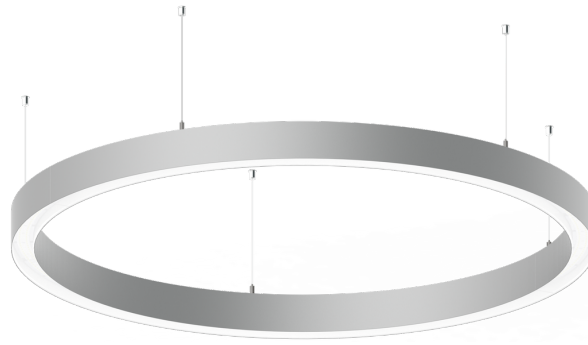

GAVLE 5 (GAV-90131)

Product description

Down (Optic) & Up (Optic 2nd) - 60x100 mm - 2000 mm

microPrim™

Luminaire Structure

- Extruded aluminium bended profile with powder coating
- Passive thermal management
- Stainless steel fasteners in grade 304 with zinc flake coating (ZFC)
- Opal PMMA diffuser (UGR <19) for glare control
- Integral control gear for On/Off (-ND), DALI (-DA). Remote driver is included for 1-10V (-DI)
- Stainless steel, adjustable, suspension (1.5 m) complete with electrical wires in white for mounting
- Up and down light distribution options
- Wireless control available through Bluetooth connection
- Daylight and occupancy sensor options

Optic

O/O

Product colour

01 - Black (RAL 9011) 03 - White (RAL 9003) 05 - Matt Silver (RAL 9006)

Special finishes upon request

SU01 - Concrete - Urban SU02 - Softscape - Urban SU03 - Stone - Urban SU04 - Corten - Urban

SW01 - Oak - Woodland SW02 - Walnut - Woodland SW03 - Pine - Woodland

GAVLE 5 (GAV-90131)

Technical information

Material	Aluminium
Light source	768 & 768 LED
Power	197 W
Lumen	20035 - 20913 lm
Efficacy	102 - 106 lm/W
Driver option	Integral control gear for On/Off (-ND), DALI (-DA). Remote driver is included for 1-10V (-DI)

Driver	Constant current (CC)
Input voltage	220-240 V 50/60 Hz
Optic	O
Optic value	Opal
Optic (2nd)	O
Optic (2nd) value	Opal

CCT / CRI	3000K CRI80, 4000K CRI80
Dimming type	On/Off, 1-10V, DALI
Product colours	Black, White, Matt Silver, Concrete - Urban, Softscape - Urban, Stone - Urban, Corten - Urban, Oak - Woodland, Walnut - Woodland, Pine - Woodland
Weight	19.1 kg
Operating temperature	-20 °C to 40 °C
Variants (On/Off, 1-10V, DALI)	Compatible with EN/ IEC 60598-2-22: Suitable for emergency installations as central supply, non-maintained (Z0)