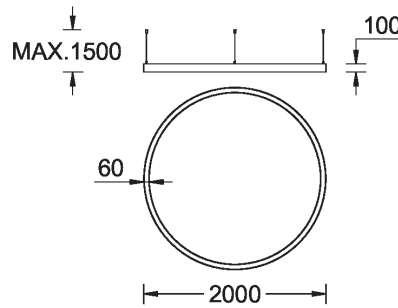

GAVLE 5 (GAV-90131)

Technical information

Material	Aluminium
Light source	768 & 768 LED
Power	197 W
Lumen	20035 - 20913 lm
Efficacy	102 - 106 lm/W
Driver option	Integral control gear for On/Off (-ND), DALI (-DA). Remote driver is included for 1-10V (-DI)

Driver	Constant current (CC)
Input voltage	220-240 V 50/60 Hz
Optic	O
Optic value	Opal
Optic (2nd)	O
Optic (2nd) value	Opal

CCT / CRI	3000K CRI80, 4000K CRI80
Dimming type	On/Off, 1-10V, DALI
Product colours	Black, White, Matt Silver, Concrete - Urban, Softscape - Urban, Stone - Urban, Corten - Urban, Oak - Woodland, Walnut - Woodland, Pine - Woodland
Weight	19.1 kg
Operating temperature	-20 °C to 40 °C
Variants (On/Off, 1-10V, DALI)	Compatible with EN/ IEC 60598-2-22: Suitable for emergency installations as central supply, non-maintained (Z0)

GAV-90131