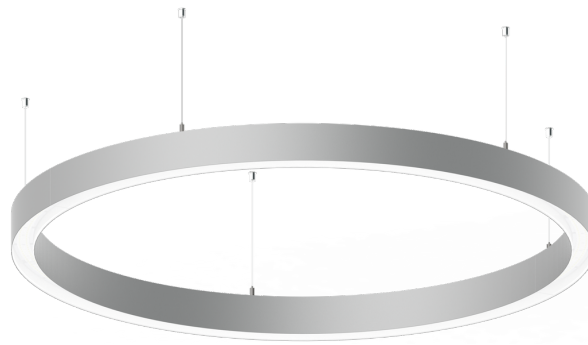

**GAVLE 5 (GAV-90151)**

**Product description**

Down (Optic) & Up (Optic 2nd) - 60x100 mm - 3000 mm

microPrim™

**Luminaire Structure**

- Extruded aluminium bended profile with powder coating
- Passive thermal management
- Stainless steel fasteners in grade 304 with zinc flake coating (ZFC)
- Opal PMMA diffuser (UGR <19) for glare control

- Integral control gear for On/Off (-ND), DALI (-DA). Remote driver is included for 1-10V (-DI)
- Stainless steel, adjustable, suspension (1.5 m) complete with electrical wires in white for mounting
- Up and down light distribution options
- Wireless control available through Bluetooth connection

SW01 - Oak - Woodland    SW02 - Walnut - Woodland    SW03 - Pine - Woodland

**GAVLE 5 (GAV-90151)**

**Technical information**

|                      |   |
|----------------------|---|
| <b>Material</b>      | Aluminium   |
| <b>Light source</b>  | 1152 & 1152 LED   |
| <b>Power</b>         | 294 W   |
| <b>Lumen</b>         | 29041 - 30314 lm  |
| <b>Efficacy</b>      | 99 - 103 lm/W   |
| <b>Driver option</b> | Integral control gear for On/Off (-ND), DALI (-DA). Remote driver is included for 1-10V (-DI) |