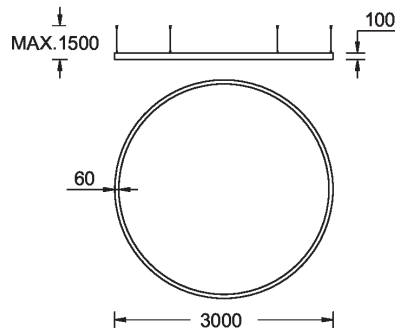

GAVLE 5 (GAV-90151)

Technical information

Material	Aluminium
Light source	1152 & 1152 LED
Power	294 W
Lumen	29041 - 30314 lm
Efficacy	99 - 103 lm/W
Driver option	Integral control gear for On/Off (-ND), DALI (-DA). Remote driver is included for 1-10V (-DI)

Driver	Constant current (CC)
Input voltage	220-240 V 50/60 Hz
Optic	O
Optic value	Opal
Optic (2nd)	O
Optic (2nd) value	Opal

CCT / CRI	3000K CRI80, 4000K CRI80
Dimming type	On/Off, 1-10V, DALI
Product colours	Black, White, Matt Silver, Concrete - Urban, Softscape - Urban, Stone - Urban, Corten - Urban, Oak - Woodland, Walnut - Woodland, Pine - Woodland
Weight	31.2 kg
Operating temperature	-20 °C to 40 °C
Variants (On/Off, 1-10V, DALI)	Compatible with EN/ IEC 60598-2-22: Suitable for emergency installations as central supply, non-maintained (Z0)

GAV-90151