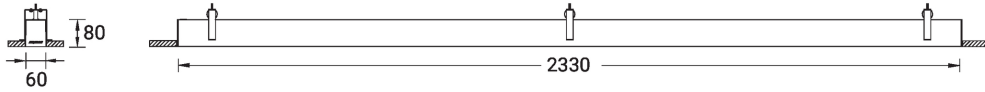

NYBRO 4 (NYB-80356)

Technical information

Material	Aluminium	Driver option	Integral control gear	CCT / CRI	RGBW40
Light source	384 LED	Driver	Constant current (CC)	Dimming type	Bluetooth
Power	84 W	Input voltage	220-240 V 50/60 Hz	Product colours	Black, White, Matt Silver, Concrete - Urban, Softscape
Lumen	4000 lm	Optic	O, P		- Urban, Stone - Urban, Corten - Urban, Oak - Woodland, Walnut - Woodland, Pine - Woodland
Efficacy	48 lm/W	Optic value	Opal, Micro-prismatic		
				Weight	6.8 kg
				Operating temperature	-20 °C to 40 °C

NYB-80356