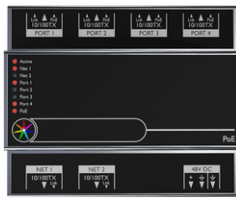

NYB-80356

**NYBRO 4 (NYB-80356)**

**Accessory**

Continuous-coupler bracket  
(60/70 mm Down & 60 mm  
Down & Up profile)  
**A81581**

Xpress wireless switch  
**A90591**

SLESA-U9, DMX Controller 256  
CH  
**A60491**

SLESA-U11, DMX Controller  
1024 CH  
**A66891**

TPC (Touch Panel Controller) &  
EXT (Extension) 1 Universe  
**A64491**

PoE Connect  
**A64591**

TPC Touch Screen & LPC  
Controller DMX 2 Universe  
**A64691**

DMX/RDM Splitter - 1 channel  
input, 4 channels output  
**A64791**

Cloud Remote Management  
**A64991**

STICK-KE2, DMX Controller 1024  
CH  
**A65091**

TPS Touch Panel Station  
**A65191**

LPCX (Lighting Playback  
Controller X)  
**A66991**