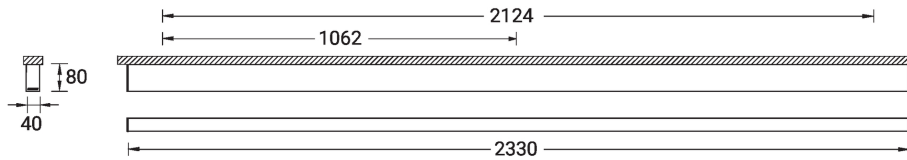

NYBRO 5 (NYB-80451)

Technical information

Material	Aluminium	Input voltage	220-240 V 50/60 Hz	Operating temperature	-20 °C to 40 °C
Light source	288 LED	Optic	O, P	MacAdam Ellipse	3 SDCM
Power	37 W	Optic value	Opal, Micro-prismatic	Lifetime L90B10 (hours)	> 23,000
Lumen	2970 - 3600 lm	CCT / CRI	3000K CRI80, 4000K CRI80	Lifetime L80B10 (hours)	> 45,000
Efficacy	80 - 97 lm/W	Dimming type	On/Off, 1-10V, DALI	Lifetime L80B50 (hours)	> 50,000
Driver option	Integral control gear	Product colours	Black, White, Matt Silver, Concrete - Urban, Softscape - Urban, Stone - Urban, Corten - Urban, Oak - Woodland, Walnut - Woodland, Pine - Woodland	Variants (On/Off, 1-10V, DALI)	Compatible with EN/ IEC 60598-2-22: Suitable for emergency installations as central supply, non-maintained (Z0)
Driver	Constant current (CC)				
		Weight	4.8 kg		

NYB-80451