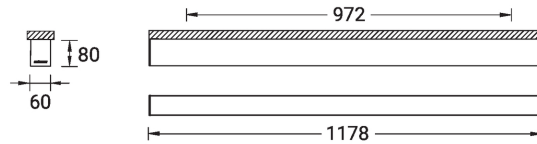

NYBRO 6 (NYB-80624)

Technical information

Material	Aluminium
Light source	132 LED
Power	35 W
Lumen	4000 lm
Efficacy	114 lm/W
Driver option	Integral control gear
Driver	Constant current (CC)

Input voltage	220-240 V 50/60 Hz
Optic	O, P
Optic value	Opal, Micro-prismatic
CCT / CRI	3000K CRI80, 4000K CRI80
Dimming type	DALI
Product colours	Black, White, Matt Silver, Concrete - Urban, Softscape - Urban, Stone - Urban, Corten - Urban, Oak - Woodland, Walnut - Woodland, Pine - Woodland
Weight	3.9 kg

Operating temperature	-20 °C to 40 °C
MacAdam Ellipse	3 SDCM
Lifetime L90B10 (hours)	> 23,000
Lifetime L80B10 (hours)	> 45,000
Lifetime L80B50 (hours)	> 50,000
Variants (DALI)	Compatible with EN/ IEC 60598-2-22: Suitable for emergency installations as central supply, non- maintained (Z0)

NYB-80624