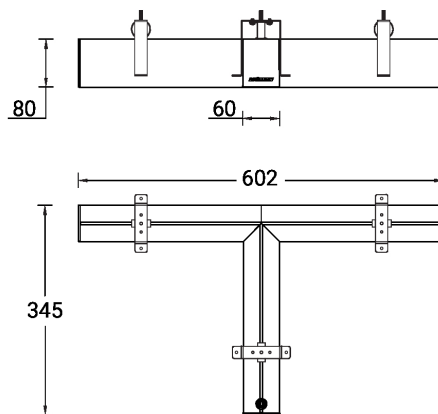

**NYBRO 17 (NYB-80912-RE)**

**Product description**

Down - T90° corner - 60x80 mm - 345 mm - Trimless

microPrim™

**Luminaire Structure**

- Die-cast aluminium end-caps and extruded aluminium profile with powder coating
- Passive thermal management
- Stainless steel fasteners in grade 304 with zinc flake coating (ZFC)
- PMMA diffuser with Opal (UGR <19) and micro prismatic (UGR <13) options for better glare control
- Integral control gear
- Cut the connection angle according to the shape
- Stainless steel brackets and screws for mounting
- Down light distribution only
- Wireless control available through Bluetooth connection
- Daylight and occupancy sensor options

**Optic**

**Product colour**

**Special finishes upon request**

**NYBRO 17 (NYB-80912-RE)**

**Technical information**

<b>Material</b>	Aluminium
<b>Light source</b>	108 LED
<b>Power</b>	21 W
<b>Lumen</b>	2028 - 2550 lm
<b>Efficacy</b>	97 - 121 lm/W
<b>Driver option</b>	Integral control gear
<b>Driver</b>	Constant current (CC)

NYB-80912-RE

**NYBRO 17** (NYB-80912-RE)**Accessory**

---

---

Trimless-recessed mounting  
bracket (60 mm Down profile)  
**A82581**

---

---

Continuous-coupler bracket  
(60/70 mm Down & 60 mm  
Down & Up profile)  
**A81581**