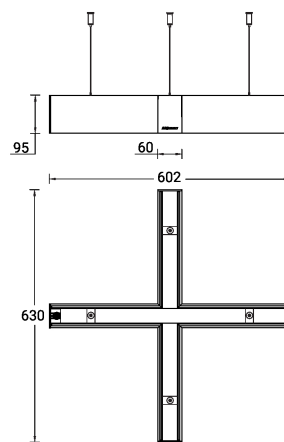

NYBRO 22 (NYB-80982-PE)

Technical information

Material	Aluminium
Light source	144 & 132 LED
Power	79 W
Lumen	8126 - 9161 lm
Efficacy	103 - 116 lm/W
Driver option	Integral control gear
Driver	Constant current (CC)
Input voltage	220-240 V 50/60 Hz

Optic	O, P
Optic value	Opal, Micro-prismatic
Optic (2nd)	O
Optic (2nd) value	Opal
CCT / CRI	3000K CRI80, 4000K CRI80
Dimming type	On/Off, DALI
Product colours	Black, White, Matt Silver, Concrete - Urban, Softscape - Urban, Stone - Urban, Corten - Urban, Oak - Woodland, Walnut - Woodland, Pine - Woodland
Weight	5.3 kg

Operating temperature	-20 °C to 40 °C
MacAdam Ellipse	3 SDCM
Lifetime L90B10 (hours)	> 23,000
Lifetime L80B10 (hours)	> 45,000
Lifetime L80B50 (hours)	> 50,000
Variants (On/Off, DALI)	Compatible with EN/ IEC 60598-2-22: Suitable for emergency installations as central supply, non- maintained (Z0)

NYB-80982-PE