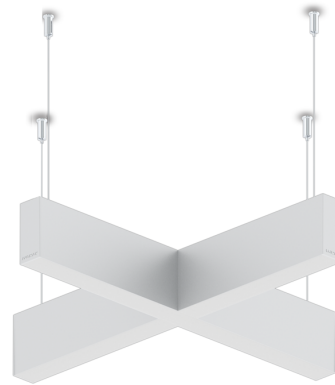

NYBRO 22 (NYB-80982-PE)

Product description

Down (Optic) & Up (Optic 2nd) - X90° - 60x95 mm - 630 mm

microPrim™

Luminaire Structure

- Die-cast aluminium end-caps and extruded aluminium profile with powder coating
- Passive thermal management
- Stainless steel fasteners in grade 304 with zinc flake coating (ZFC)
- PMMA diffuser with Opal (UGR <19) and micro prismatic (UGR <13) options for better glare control

- Integral control gear
- Cut the connection angle according to the shape complete with electrical wires in white for mounting
- Up and down light distribution options

- Wireless control available through Bluetooth connection
- Daylight and occupancy sensor options

Optic

Product colour

01 - Black (RAL 9011) 03 - White (RAL 9003) 05 - Matt Silver (RAL 9006)

Special finishes upon request

SU01 - Concrete - Urban SU02 - Softscape - Urban SU03 - Stone - Urban SU04 - Corten - Urban