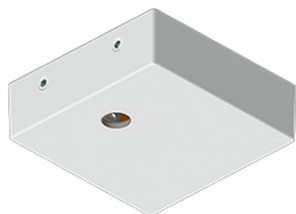

**NYBRO 9 (NYB-90033)**

**Product description**

Down - 40x80 mm - 1466 mm - Integrated sensor

microPrim™

**Luminaire Structure**

- Die-cast aluminium end-caps and extruded aluminium profile with powder coating
- Passive thermal management
- Single cable entry
- Stainless steel fasteners in grade 304 with zinc flake coating (ZFC)
- Durable silicone rubber gasket

- PMMA diffuser with Opal (UGR <19) and micro prismatic (UGR <13) options for better glare control
- Integral control gear
- Stainless steel brackets and screws for mounting
- Up and down light distribution options
- Wireless control available through Bluetooth connection

**Optic**

**Product colour**

**Special finishes upon request**

**NYBRO 9 (NYB-90033)**

**Technical information**

<b>Material</b>	Aluminium	<b>Input voltage</b>	220-240 V 50/60 Hz	<b>Operating temperature</b>	-20 °C to 40 °C
<b>Light source</b>	168 LED	<b>Optic</b>	O, P	<b>MacAdam Ellipse</b>	3 SDCM
<b>Power</b>	30 W	<b>Optic value</b>	Opal, Micro-prismatic	<b>Lifetime L90B10 (hours)</b>	> 23,000
<b>Lumen</b>	2788 lm	<b>CCT / CRI</b>	3000K CRI80, 4000K CRI80	<b>Lifetime L80B10 (hours)</b>	> 45,000
<b>Efficacy</b>	93 lm/W	<b>Dimming type</b>	DALI	<b>Lifetime L80B50 (hours)</b>	> 50,000
<b>Driver option</b>	Integral control gear	<b>Product colours</b>	Black, White, Matt Silver, Concrete - Urban, Softscape - Urban, Stone - Urban, Corten - Urban, Oak - Woodland, Walnut - Woodland, Pine - Woodland	<b>Variants (DALI)</b>	Compatible with EN/ IEC 60598-2-22: Suitable for emergency installations as central supply, non-maintained (Z0)
<b>Driver</b>	Constant current (CC)				
		<b>Weight</b>	3.5 kg		

NYB-90033

**NYBRO 9** (NYB-90033)**Accessory**

Continuous-coupler bracket  
(40/50 mm Down profile)  
**A81881**

Supply cable surface mounting  
box  
**A80981**

Integrated track - 3 phase - DALI  
for NYBRO  
**A81491**