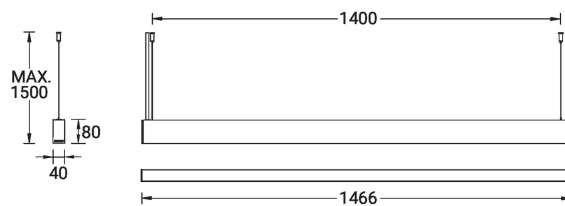

NYBRO 9 (NYB-90033)

Technical information

Material	Aluminium	Input voltage	220-240 V 50/60 Hz	Operating temperature	-20 °C to 40 °C
Light source	168 LED	Optic	O, P	MacAdam Ellipse	3 SDCM
Power	30 W	Optic value	Opal, Micro-prismatic	Lifetime L90B10 (hours)	> 23,000
Lumen	2788 lm	CCT / CRI	3000K CRI80, 4000K CRI80	Lifetime L80B10 (hours)	> 45,000
Efficacy	93 lm/W	Dimming type	DALI	Lifetime L80B50 (hours)	> 50,000
Driver option	Integral control gear	Product colours	Black, White, Matt Silver, Concrete - Urban, Softscape - Urban, Stone - Urban, Corten - Urban, Oak - Woodland, Walnut - Woodland, Pine - Woodland	Variants (DALI)	Compatible with EN/ IEC 60598-2-22: Suitable for emergency installations as central supply, non-maintained (Z0)
Driver	Constant current (CC)				
		Weight	3.5 kg		

NYB-90033