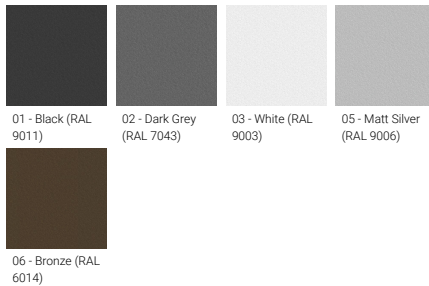

**Optic**

VN

**Product colour**

**Special finishes upon request**

**ODESSA 8 (OD-50101)**

**Technical information**

<b>Material</b>	Aluminium
<b>Light source</b>	3 LED
<b>Power</b>	27 W
<b>Lumen</b>	1636 - 2005 lm
<b>Efficacy</b>	61 - 74 lm/W
<b>Driver option</b>	Integral control gear
<b>Driver</b>	Constant current (CC)
<b>Input voltage</b>	220-240 V 50/60 Hz
<b>Optic</b>	VN

<b>Optic value</b>	8°
<b>CCT / CRI</b>	2700K CRI80, 3000K CRI80, 4000K CRI80
<b>Bug</b>	B2-U0-G0, B3-U0-G0
<b>ULR</b>	<1%
<b>ULOR</b>	<1%
<b>CIE flux code n°3</b>	100
<b>Dimming type</b>	On/Off, DALI
<b>Product colours</b>	Black, Dark Grey, White, Matt Silver, Bronze, Concrete - Urban, Softscape - Urban, Stone - Urban, Corten - Urban, Oak - Woodland, Walnut - Woodland, Pine - Woodland
<b>Weight</b>	3.7 kg