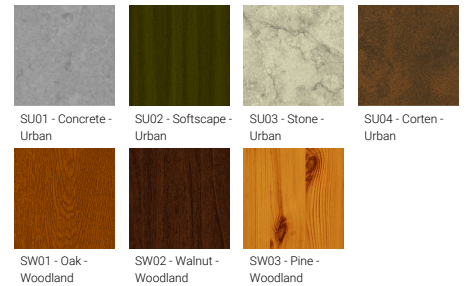

**Optic**

VN

**Product colour**

**Special finishes upon request**

**ODESSA 8 (OD-50101)**

**Technical information**

<b>Material</b>	Aluminium
<b>Light source</b>	3 LED
<b>Power</b>	27 W
<b>Lumen</b>	1636 - 2005 lm
<b>Efficacy</b>	61 - 74 lm/W
<b>Driver option</b>	Integral control gear
<b>Driver</b>	Constant current (CC)
<b>Input voltage</b>	220-240 V 50/60 Hz
<b>Optic</b>	VN

<b>Optic value</b>	8°
<b>CCT / CRI</b>	2700K CRI80, 3000K CRI80, 4000K CRI80
<b>Bug</b>	B2-U0-G0, B3-U0-G0
<b>ULR</b>	<1%
<b>ULOR</b>	<1%
<b>CIE flux code n°3</b>	100
<b>Dimming type</b>	On/Off, DALI
<b>Product colours</b>	Black, Dark Grey, White, Matt Silver, Bronze, Concrete - Urban, Softscape - Urban, Stone - Urban, Corten - Urban, Oak - Woodland, Walnut - Woodland, Pine - Woodland
<b>Weight</b>	3.7 kg