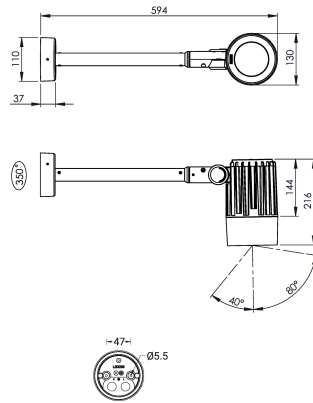

ODESSA 8 (OD-50101)

Technical information

Material	Aluminium
Light source	3 LED
Power	27 W
Lumen	1636 - 2005 lm
Efficacy	61 - 74 lm/W
Driver option	Integral control gear
Driver	Constant current (CC)
Input voltage	220-240 V 50/60 Hz
Optic	VN

Optic value	8°
CCT / CRI	2700K CRI80, 3000K CRI80, 4000K CRI80
Bug	B2-U0-G0, B3-U0-G0
ULR	<1%
ULOR	<1%
CIE flux code n°3	100
Dimming type	On/Off, DALI
Product colours	Black, Dark Grey, White, Matt Silver, Bronze, Concrete - Urban, Softscape - Urban, Stone - Urban, Corten - Urban, Oak - Woodland, Walnut - Woodland, Pine - Woodland
Weight	3.7 kg

Operating temperature	-20 °C to 40 °C
EPA (m2)	0.055
Through wiring	Single cable entry
Lens / Reflector / Optic	High-efficiency PMMA lens, Clear toughened glass
MacAdam Ellipse	3 SDCM
Lifetime L90B10 (hours)	> 109,000
Lifetime L80B10 (hours)	> 109,000
Lifetime L80B50 (hours)	> 109,000
Variants (DALI)	Compatible with EN/ IEC 60598-2-22: Suitable for emergency installations as central supply, non-maintained (Z0)

OD-50101