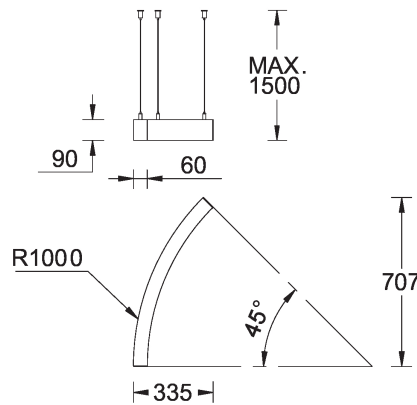

OULU 11 (OUL-90401)

Technical information

Material	Aluminium
Light source	96 LED
Power	12 W
Lumen	1208 - 1258 lm
Efficacy	101 - 105 lm/W
Driver option	Integral control gear for On/Off (-ND), DALI (-DA). Remote driver is included for 1-10V (-DI)

Driver	Constant current (CC)
Input voltage	220-240 V 50/60 Hz
Optic	0
Optic value	Opal
CCT / CRI	3000K CRI80, 4000K CRI80
Dimming type	On/Off, 1-10V, DALI

Product colours	Black, White, Matt Silver, Concrete - Urban, Softscape - Urban, Stone - Urban, Corten - Urban, Oak - Woodland, Walnut - Woodland, Pine - Woodland
Weight	2.5 kg
Operating temperature	-20 °C to 40 °C
Variants (On/Off, 1-10V, DALI)	Compatible with EN/ IEC 60598-2-22: Suitable for emergency installations as central supply, non-maintained (Z0)

OUL-90401