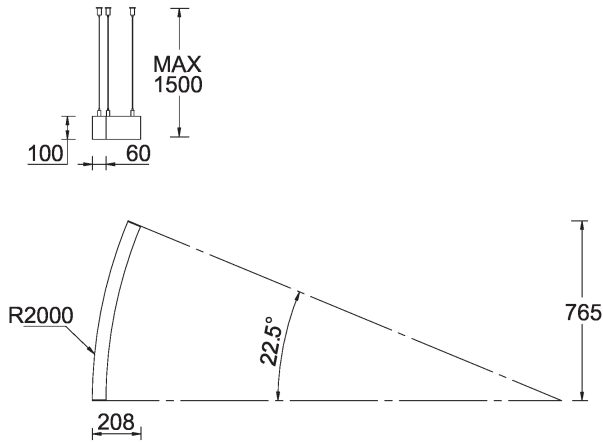

OULU 12 (OUL-90713)

Technical information

Material	Aluminium
Light source	240 & 240 LED
Power	26 W
Lumen	945 lm
Efficacy	36 lm/W
Driver option	Remote driver (included)

Driver	Constant current (CC)
Input voltage	220-240 V 50/60 Hz
Optic	0
Optic value	Opal
CCT / CRI	RGBW40
Dimming type	Bluetooth

Product colours	Black, White, Matt Silver, Concrete - Urban, Softscape - Urban, Stone - Urban, Corten - Urban, Oak - Woodland, Walnut - Woodland, Pine - Woodland
Weight	2.5 kg
Operating temperature	-20 °C to 40 °C
Variants (Bluetooth)	Compatible with EN/ IEC 60598-2-22: Suitable for emergency installations as central supply, non-maintained (Z0)

OUL-90713