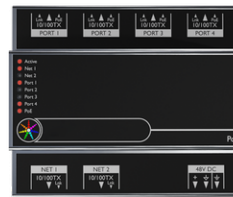

OUL-90713

**OULU 12 (OUL-90713)**

**Accessory**

Continuous-coupler bracket  
**A81781**

Supply cable surface mounting box  
**A80981**

Xpress wireless switch  
**A90591**

SLESA-U9, DMX Controller 256 CH  
**A60491**

SLESA-U11, DMX Controller 1024 CH  
**A66891**

TPC (Touch Panel Controller) & EXT (Extension) 1 Universe  
**A64491**

PoE Connect  
**A64591**

TPC Touch Screen & LPC Controller DMX 2 Universe  
**A64691**

DMX/RDM Splitter - 1 channel input, 4 channels output  
**A64791**

Cloud Remote Management  
**A64991**

STICK-KE2, DMX Controller 1024 CH  
**A65091**

TPS Touch Panel Station  
**A65191**

LPCX (Lighting Playback Controller X)  
**A66991**