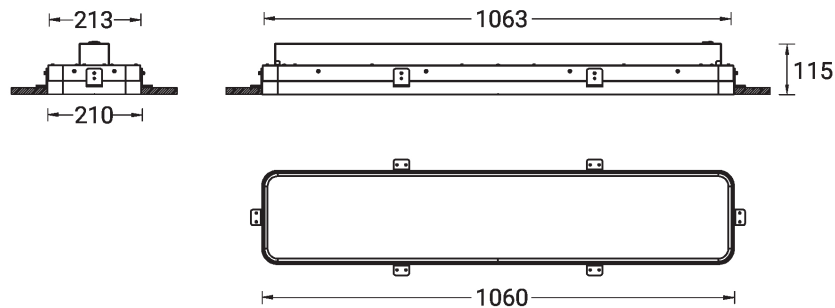

PITTSFIELD 2 (PIT-80111)

Technical information

Material	Aluminium	Input voltage	220-240 V 50/60 Hz	Operating temperature	-20 °C to 40 °C
Light source	432 LED	Optic	O, P	MacAdam Ellipse	3 SDCM
Power	27 W	Optic value	Opal, Micro-prismatic	Lifetime L90B10 (hours)	> 23,000
Lumen	2915 - 3336 lm	CCT / CRI	3000K CRI80, 4000K CRI80	Lifetime L80B10 (hours)	> 45,000
Efficacy	108 - 124 lm/W	Dimming type	On/Off, 1-10V, DALI	Lifetime L80B50 (hours)	> 50,000
Driver option	Integral control gear	Product colours	Black, White, Matt Silver, Concrete - Urban, Softscape - Urban, Stone - Urban, Corten - Urban, Oak - Woodland, Walnut - Woodland, Pine - Woodland	Variants (On/Off, 1-10V, DALI)	Compatible with EN/ IEC 60598-2-22: Suitable for emergency installations as central supply, non-maintained (Z0)
Driver	Constant current (CC)				
		Weight	5.1 kg		

PIT-80111