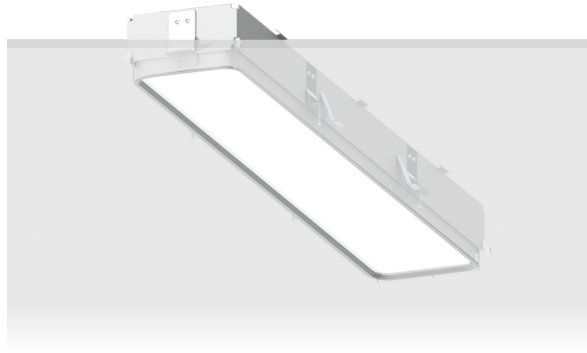

PITTSFIELD 2 (PIT-80111)

Product description

Down - Trimless - 1060 mm

microPrim™

Luminaire Structure

- Extruded aluminium bended profile with powder coating
- Passive thermal management
- Stainless steel fasteners in grade 304 with zinc flake coating (ZFC)
- PMMA diffuser with Opal (UGR <19) and micro prismatic (UGR <13) options for better glare control

- Integral control gear
- Stainless steel brackets and screws for mounting
- Down light distribution only
- Wireless control available through Bluetooth connection

- Daylight and occupancy sensor options
- Emergency module (1 or 3 hours) is available upon request with 3 options (BASIC, SELF-TEST, PRO-DALI)

Optic

Product colour

01 - Black (RAL 9011) 03 - White (RAL 9003) 05 - Matt Silver (RAL 9006)

Special finishes upon request

SU01 - Concrete - Urban SU02 - Softscape - Urban SU03 - Stone - Urban SU04 - Corten - Urban