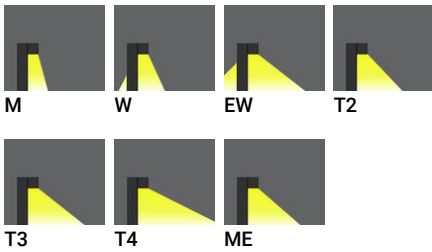

PRAGUE 2 (PRA-10011-SB)

Product description

200x80 mm - 500 mm - With integrated security core (Anti-traffic)

microPrim™

DARKSKY APPROVED
Reduces light pollution
Certified by DarkSky.org

SECURITY BOLLARDS

Luminaire Structure

- Die-cast aluminium housing and frame
- Extruded aluminium column
- Pre-treated before powder coating ensuring high corrosion resistance
- Single cable entry
- One IP68 connector supplied with 0.2 m of 3x1.0 sqmm outdoor cable
- Stainless steel fasteners in grade 304 with zinc flake coating (ZFC)
- Durable silicone rubber gasket
- Clear toughened glass
- High-efficiency PMMA lens
- Integral control gear

Optic

Product colour

Special finishes upon request

PRAGUE 2 (PRA-10011-SB)

Technical information

Light source	8 LED
Power	13.9 W
Lumen	1317 - 1594 lm
Efficacy	94 - 114 lm/W
Driver option	Integral control gear
Driver	Constant current (CC)
Input voltage	220-240 V 50/60 Hz
Optic	M, W, EW, T2, T3, T4, ME
Optic value	30°x21°, 53°x31°, 114°x63°, 140°x31°, 143°x53°, 129°x45°, 144°x37°