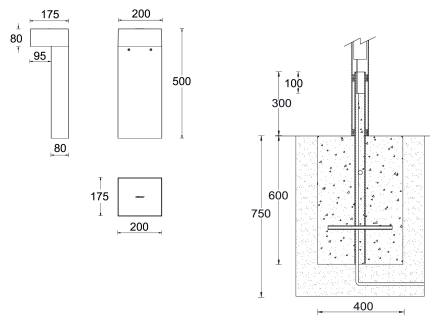

PRAGUE 2 (PRA-10011-SB)

Technical information

Light source	8 LED
Power	13.9 W
Lumen	1317 - 1594 lm
Efficacy	94 - 114 lm/W
Driver option	Integral control gear
Driver	Constant current (CC)
Input voltage	220-240 V 50/60 Hz
Optic	M, W, EW, T2, T3, T4, ME
Optic value	30°x21°, 53°x31°, 114°x63°, 140°x31°, 143°x53°, 129°x45°, 144°x37°

CCT / CRI	2700K CRI80, 3000K CRI80, 4000K CRI80
Bug	B0-U2-G0, B0-U2-G1, B0-U3-G1, B1-U3-G1
ULR	1%, 2%, 3%, 7%, 8%, 9%, <1%
ULOR	1%, 2%, 3%, 7%, 8%, 9%
CIE flux code n°3	95, 96, 97, 98
Dimming type	On/Off, 1-10V, DALI
Product colours	Black, Dark Grey, White, Matt Silver, Bronze, Concrete - Urban, Softscape - Urban, Stone - Urban, Corten - Urban, Oak - Woodland, Walnut - Woodland, Pine - Woodland
Weight	26.3 kg
Operating temperature	-20 °C to 40 °C

Cable	One IP68 connector supplied with 0.2 m of 3x1.0 sqmm outdoor cable
Through wiring	Single cable entry
Lens / Reflector / Optic	Clear toughened glass, High-efficiency PMMA lens
MacAdam Ellipse	3 SDCM
Lifetime L90B10 (hours)	> 90,000
Lifetime L80B10 (hours)	> 90,000
Lifetime L80B50 (hours)	> 90,000
Variants (On/Off, 1-10V, DALI)	Compatible with EN/ IEC 60598-2-22: Suitable for emergency installations as central supply, non-maintained (Z0)

PRA-10011-SB