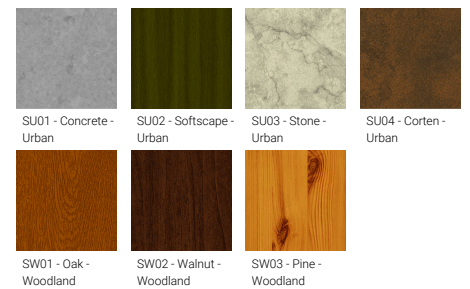

VANCOUVER 18 (VA-20133)

Product description

240x240 mm - 4810 mm - Decorative pattern type 2
(Optic) - 3 projectors (Optic 2nd) IP66 - RGBW

microPrim™

Luminaire Structure

- Die-cast aluminium housing
- Extruded aluminium column
- Pre-treated before powder coating ensuring high corrosion resistance
- Single cable entry
- One IP68 connector supplied with 0.3 m of 5x1.5 sqmm outdoor cable
- Stainless steel fasteners in grade 304 with zinc flake coating (ZFC)
- Durable silicone rubber gasket
- High-efficiency polycarbonate lens
- Clear toughened glass
- Integral control gear
- Maximum wind load resistance is 160 km/h
- Surge protection 10kV
- VANCOUVER luminaires with projectors on top and colder than 3000K CCT do not meet the IDA certification requirements

Optic

Product colour

Special finishes upon request

VANCOUVER 18 (VA-20133)

Technical information

Material	Aluminium
Light source	7 LED & 3 x 7 LED (Projectors)
Power	132 W
Lumen	3763 - 5129 lm
Efficacy	29 - 39 lm/W
Driver option	Integral control gear
Driver	Constant current (CC)
Input voltage	220-240 V 50/60 Hz
Optic	N, M, E

Optic value	21°, 35°, 48°x26°
Optic (2nd)	N, M, E
Optic (2nd) value	21°, 35°, 48°x26°
CCT / CRI	RGBW30, RGBW40
Bug	B1-U0-G0
Dimming type	DMX, DMX/RDM
Product colours	Black, Dark Grey, White, Matt Silver, Bronze, Concrete - Urban, Softscape - Urban, Stone - Urban, Corten - Urban, Oak - Woodland, Walnut - Woodland, Pine - Woodland
Weight	68.4 kg
Operating temperature	-20 °C to 40 °C