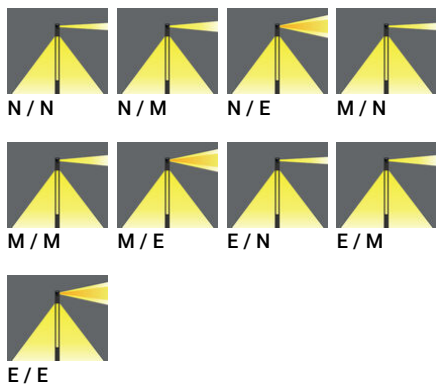

VANCOUVER 18 (VA-20133)

Product description

240x240 mm - 4810 mm - Decorative pattern type 2
(Optic) - 3 projectors (Optic 2nd) IP66 - RGBW

microPrim™

Luminaire Structure

- Die-cast aluminium housing
- Extruded aluminium column
- Pre-treated before powder coating ensuring high corrosion resistance
- Single cable entry
- One IP68 connector supplied with 0.3 m of 5x1.5 sqmm outdoor cable
- Stainless steel fasteners in grade 304 with zinc flake coating (ZFC)
- Durable silicone rubber gasket
- High-efficiency polycarbonate lens
- Clear toughened glass
- Integral control gear
- Maximum wind load resistance is 160 km/h
- Surge protection 10kV
- VANCOUVER luminaires with projectors on top and colder than 3000K CCT do not meet the IDA certification requirements

Optic

Product colour

Special finishes upon request

VANCOUVER 18 (VA-20133)

Technical information

Material	Aluminium
Light source	7 LED & 3 x 7 LED (Projectors)
Power	132 W
Lumen	3763 - 5129 lm
Efficacy	29 - 39 lm/W
Driver option	Integral control gear
Driver	Constant current (CC)
Input voltage	220-240 V 50/60 Hz
Optic	N, M, E

Optic value	21°, 35°, 48°x26°
Optic (2nd)	N, M, E
Optic (2nd) value	21°, 35°, 48°x26°
CCT / CRI	RGBW30, RGBW40
Bug	B1-U0-G0
Dimming type	DMX, DMX/RDM
Product colours	Black, Dark Grey, White, Matt Silver, Bronze, Concrete - Urban, Softscape - Urban, Stone - Urban, Corten - Urban, Oak - Woodland, Walnut - Woodland, Pine - Woodland
Weight	68.4 kg
Operating temperature	-20 °C to 40 °C