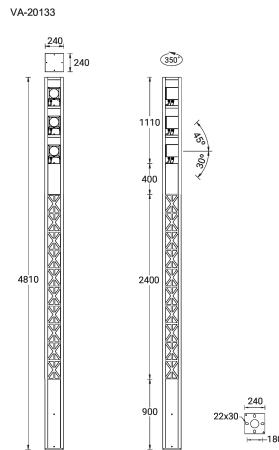

VANCOUVER 18 (VA-20133)

Product description

240x240 mm - 4810 mm - Decorative pattern type 2
(Optic) - 3 projectors (Optic 2nd) IP66 - RGBW

microPrim™

Luminaire Structure

- Die-cast aluminium housing
- Extruded aluminium column
- Pre-treated before powder coating ensuring high corrosion resistance
- Single cable entry
- One IP68 connector supplied with 0.3 m of 5x1.5 sqmm outdoor cable
- Stainless steel fasteners in grade 304 with zinc flake coating (ZFC)
- Durable silicone rubber gasket
- High-efficiency polycarbonate lens
- Clear toughened glass
- Integral control gear
- Maximum wind load resistance is 160 km/h
- Surge protection 10kV
- VANCOUVER luminaires with projectors on top and colder than 3000K CCT do not meet the IDA certification requirements

Optic

Product colour

Special finishes upon request

VANCOUVER 18 (VA-20133)

Technical information

Material	Aluminium
Light source	7 LED & 3 x 7 LED (Projectors)
Power	132 W
Lumen	3763 - 5129 lm
Efficacy	29 - 39 lm/W
Driver option	Integral control gear
Driver	Constant current (CC)
Input voltage	220-240 V 50/60 Hz
Optic	N, M, E

Optic value	21°, 35°, 48°x26°
Optic (2nd)	N, M, E
Optic (2nd) value	21°, 35°, 48°x26°
CCT / CRI	RGBW30, RGBW40
Bug	B1-U0-G0
Dimming type	DMX, DMX/RDM
Product colours	Black, Dark Grey, White, Matt Silver, Bronze, Concrete - Urban, Softscape - Urban, Stone - Urban, Corten - Urban, Oak - Woodland, Walnut - Woodland, Pine - Woodland
Weight	68.4 kg
Operating temperature	-20 °C to 40 °C

EPA (m2)	1.154
Cable	One IP68 connector supplied with 0.3 m of 5x1.5 sqmm outdoor cable
Through wiring	Single cable entry
Lens / Reflector / Optic	High-efficiency polycarbonate lens, Clear toughened glass
Lifetime L90B10 (hours)	> 15,000
Lifetime L80B10 (hours)	> 31,000
Lifetime L80B50 (hours)	> 34,000
Variants (DMX/RDM)	Compatible with EN/ IEC 60598-2-22: Suitable for emergency installations as central supply, non-maintained (Z0)