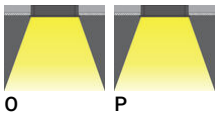

ARDEN 1 (ARD-80035)

Product description

Down - 610 mm - RGBW DMX

microPrim™

Luminaire Structure

- Extruded aluminium bended profile with powder coating
- Passive thermal management
- Stainless steel fasteners in grade 304 with zinc flake coating (ZFC)
- PMMA diffuser with Opal (UGR <19) and micro prismatic (UGR <13) options for better glare control

Optic

Product colour

01 - Black (RAL 9011) 03 - White (RAL 9003) 05 - Matt Silver (RAL 9006)

Special finishes upon request

SU01 - Concrete - Urban SU02 - Softscape - Urban SU03 - Stone - Urban SU04 - Corten - Urban

Driver	Constant current (CC)
Input voltage	220-240 V 50/60 Hz
Optic	O, P
Optic value	108°, 93°
CCT / CRI	RGBW40
Dimming type	DMX, DMX/RDM

Product colours	Black, White, Matt Silver, Concrete - Urban, Softscape - Urban, Stone - Urban, Corten - Urban, Oak - Woodland, Walnut - Woodland, Pine - Woodland
Weight	6.6 kg
Operating temperature	-20 °C to 40 °C
Lens / Reflector / Optic	PMMA diffuser with Opal (UGR <19) and micro prismatic (UGR <13) options for better glare control
Variants (DMX/RDM)	Compatible with EN/ IEC 60598-2-22: Suitable for emergency installations as central supply, non-maintained (Z0)