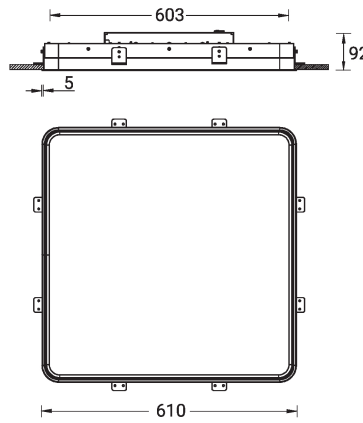

ARDEN 1 (ARD-80035)

Technical information

Material	Aluminium
Light source	2688 LED
Power	84 W
Lumen	2541 lm
Efficacy	30 lm/W
Driver option	Integral control gear

Driver	Constant current (CC)
Input voltage	220-240 V 50/60 Hz
Optic	O, P
Optic value	108°, 93°
CCT / CRI	RGBW40
Dimming type	DMX, DMX/RDM

Product colours	Black, White, Matt Silver, Concrete - Urban, Softscape - Urban, Stone - Urban, Corten - Urban, Oak - Woodland, Walnut - Woodland, Pine - Woodland
Weight	6.6 kg
Operating temperature	-20 °C to 40 °C
Lens / Reflector / Optic	PMMA diffuser with Opal (UGR <19) and micro prismatic (UGR <13) options for better glare control
Variants (DMX/RDM)	Compatible with EN/ IEC 60598-2-22: Suitable for emergency installations as central supply, non-maintained (Z0)

ARD-80035