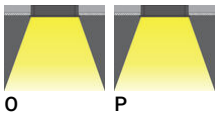

ARDEN 2 (ARD-80145)

Product description

Down - Trimless - 880 mm - RGBW DMX

microPrim™

Luminaire Structure

- Extruded aluminium bended profile with powder coating
- Passive thermal management
- Stainless steel fasteners in grade 304 with zinc flake coating (ZFC)
- PMMA diffuser with Opal (UGR <19) and micro prismatic (UGR <13) options for better glare control

Optic

Product colour

01 - Black (RAL 9011) 03 - White (RAL 9003) 05 - Matt Silver (RAL 9006)

Special finishes upon request

SU01 - Concrete - Urban SU02 - Softscape - Urban SU03 - Stone - Urban SU04 - Corten - Urban

SW01 - Oak - Woodland SW02 - Walnut - Woodland SW03 - Pine - Woodland

ARDEN 2 (ARD-80145)

Technical information

Material	Aluminium	Driver	Constant current (CC)	Product colours	Black, White, Matt Silver, Concrete - Urban, Softscape - Urban, Stone - Urban, Corten - Urban, Oak - Woodland, Walnut - Woodland, Pine - Woodland
Light source	6048 LED	Input voltage	220-240 V 50/60 Hz	Weight	12.7 kg
Power	189 W	Optic	O, P	Operating temperature	-20 °C to 40 °C
Lumen	5716 lm	Optic value	108°, 93°	Lens / Reflector / Optic	PMMA diffuser with Opal (UGR <19) and micro prismatic (UGR <13) options for better glare control
Efficacy	30 lm/W	CCT / CRI	RGBW40	Variants (DMX/RDM)	Compatible with EN/ IEC 60598-2-22: Suitable for emergency installations as central supply, non-maintained (Z0)
Driver option	Integral control gear	Dimming type	DMX, DMX/RDM		