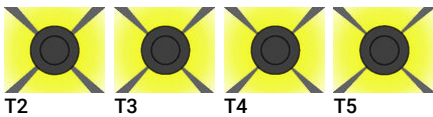

FORREY 4 (FOR-10092)

Product description

Ø186 - 1179 mm - With shade & louver

Luminaire Structure

- Die-cast aluminium housing and frame
- Extruded aluminium column
- Pre-treated before powder coating ensuring high corrosion resistance
- Models with shade will have colour white coating at inside of shade luminaire and outside surface coating according to colour of luminaire
- Single cable entry
- One IP68 connector supplied with 0.2 m of 3x1.0 sqmm outdoor cable
- Stainless steel fasteners in grade 304 with zinc flake coating (ZFC)
- Durable silicone rubber gasket
- White coated aluminium reflector on the top of luminaire
- High-efficiency PMMA lens
- Integral control gear
- FORREY luminaires with opal lens and colder than 3000K CCT do not meet the IDA certification requirements

Optic

Product colour

Special finishes upon request

FORREY 4 (FOR-10092)

Technical information

Material	Aluminium
Light source	1 COB
Power	48 W
Lumen	3235 - 3527 lm
Efficacy	68 - 74 lm/W
Driver option	Integral control gear
Driver	Constant current (CC)
Input voltage	220-240 V 50/60 Hz

Optic	T2, T3, T4, T5
Optic value	140°x100°, 132°x103°, 137°x117°, 73°
CCT / CRI	3000K CRI80, 4000K CRI80
Dimming type	On/Off, 1-10V, DALI
Product colours	Black, Dark Grey, White, Matt Silver, Bronze, Concrete - Urban, Softscape - Urban, Stone - Urban, Corten - Urban, Oak - Woodland, Walnut - Woodland, Pine - Woodland
Weight	14.0 kg
Operating temperature	-20 °C to 40 °C
Cable	One IP68 connector supplied with 0.2 m of 3x1.0 sqmm outdoor cable

Through wiring	Single cable entry
Lens / Reflector / Optic	White coated aluminium reflector on the top of luminaire, High-efficiency PMMA lens
MacAdam Ellipse	3 SDCM
Lifetime L90B10 (hours)	> 50,700
Lifetime L80B10 (hours)	> 63,500
Lifetime L80B50 (hours)	> 63,500
Variants (DALI)	Compatible with EN/ IEC 60598-2-22: Suitable for emergency installations as central supply, non-maintained (Z0)