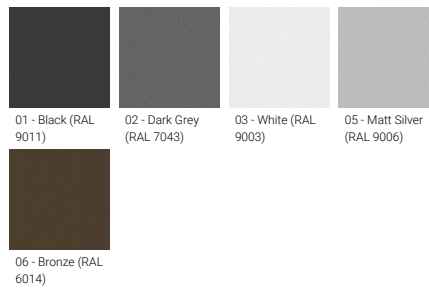

Product colour