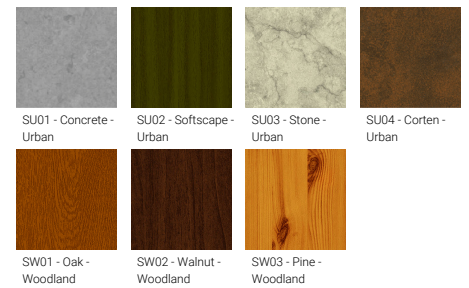

Special finishes upon request