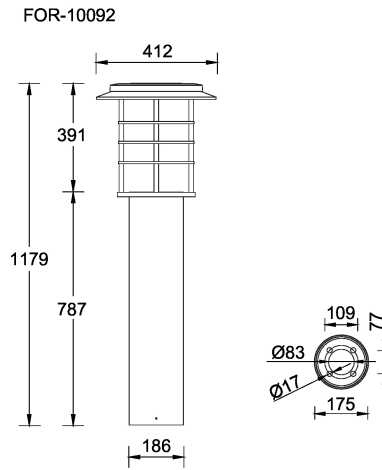

FORREY 4 (FOR-10092)

Technical information

Material	Aluminium
Light source	1 COB
Power	48 W
Lumen	3235 - 3527 lm
Efficacy	68 - 74 lm/W
Driver option	Integral control gear
Driver	Constant current (CC)
Input voltage	220-240 V 50/60 Hz

Optic	T2, T3, T4, T5
Optic value	140°x100°, 132°x103°, 137°x117°, 73°
CCT / CRI	3000K CRI80, 4000K CRI80
Dimming type	On/Off, 1-10V, DALI
Product colours	Black, Dark Grey, White, Matt Silver, Bronze, Concrete - Urban, Softscape - Urban, Stone - Urban, Corten - Urban, Oak - Woodland, Walnut - Woodland, Pine - Woodland
Weight	14.0 kg
Operating temperature	-20 °C to 40 °C
Cable	One IP68 connector supplied with 0.2 m of 3x1.0 sqmm outdoor cable

Through wiring	Single cable entry
Lens / Reflector / Optic	White coated aluminium reflector on the top of luminaire, High-efficiency PMMA lens
MacAdam Ellipse	3 SDCM
Lifetime L90B10 (hours)	> 50,700
Lifetime L80B10 (hours)	> 63,500
Lifetime L80B50 (hours)	> 63,500
Variants (DALI)	Compatible with EN/ IEC 60598-2-22: Suitable for emergency installations as central supply, non-maintained (Z0)