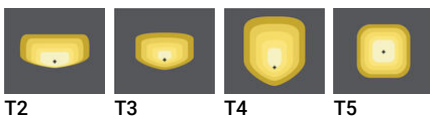

FORREY 12 (FOR-20042)

Product description

Top Ø880 mm - With shade & louver

Luminaire Structure

- Die-cast aluminium housing
- Pre-treated before powder coating ensuring high corrosion resistance
- Extruded aluminium column
- Models with shade will have colour white coating at inside of shade luminaire and outside surface coating according to colour of luminaire
- Single cable entry
- One IP68 connector supplied with 0.2 m of 3x1.0 sqmm outdoor cable
- Stainless steel fasteners in grade 304 with zinc flake coating (ZFC)
- Durable silicone rubber gasket
- High-efficiency PMMA lens
- Integral control gear
- FORREY luminaires with opal lens and colder than 3000K CCT do not meet the IDA certification requirements

Optic

Product colour

Special finishes upon request

FORREY 12 (FOR-20042)

Technical information

| | |
|----------------------|--------------------------------------|
| Material | Aluminium |
| Light source | 1 COB |
| Power | 70 W |
| Lumen | 5976 - 6603 lm |
| Efficacy | 86 - 95 lm/W |
| Driver option | Integral control gear |
| Driver | Constant current (CC) |
| Input voltage | 220-240 V 50/60 Hz |
| Optic | T2, T3, T4, T5 |
| Optic value | 145°x84°, 126°x106°, 133°x116°, 163° |

| | |
|------------------------------|----------------------------------------------------------------------------------------------------------------------------------------------------------------------|
| CCT / CRI | 3000K CRI80, 4000K CRI80 |
| Bug | B2-U0-G2, B3-U0-G1, B3-U0-G3 |
| ULR | 0%, <1% |
| ULOR | 0%, <1% |
| CIE flux code n°3 | 93, 94, 95, 96 |
| Dimming type | On/Off, 1-10V, DALI |
| Product colours | Black, Dark Grey, White, Matt Silver, Bronze, Concrete - Urban, Softscape - Urban, Stone - Urban, Corten - Urban, Oak - Woodland, Walnut - Woodland, Pine - Woodland |
| Weight | 18.8 kg |
| Operating temperature | -20 °C to 50 °C |
| EPA (m2) | 0.186 |