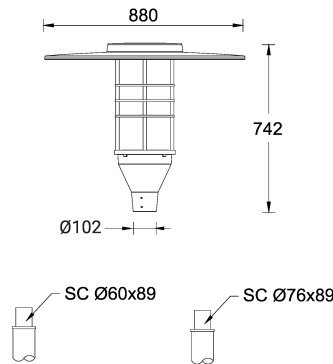

FORREY 12 (FOR-20042)

Technical information

Material	Aluminium
Light source	1 COB
Power	70 W
Lumen	5976 - 6603 lm
Efficacy	86 - 95 lm/W
Driver option	Integral control gear
Driver	Constant current (CC)
Input voltage	220-240 V 50/60 Hz
Optic	T2, T3, T4, T5
Optic value	145°x84°, 126°x106°, 133°x116°, 163°

CCT / CRI	3000K CRI80, 4000K CRI80
Bug	B2-U0-G2, B3-U0-G1, B3-U0-G3
ULR	0%, <1%
ULOR	0%, <1%
CIE flux code n°3	93, 94, 95, 96
Dimming type	On/Off, 1-10V, DALI
Product colours	Black, Dark Grey, White, Matt Silver, Bronze, Concrete - Urban, Softscape - Urban, Stone - Urban, Corten - Urban, Oak - Woodland, Walnut - Woodland, Pine - Woodland
Weight	18.8 kg
Operating temperature	-20 °C to 50 °C
EPA (m2)	0.186

Cable	One IP68 connector supplied with 0.2 m of 3x1.0 sqmm outdoor cable
Through wiring	Single cable entry
Lens / Reflector / Optic	High-efficiency PMMA lens
MacAdam Ellipse	3 SDCM
Lifetime L90B10 (hours)	> 50,700
Lifetime L80B10 (hours)	> 63,500
Lifetime L80B50 (hours)	> 63,500
Variants (On/Off, 1-10V, DALI)	Compatible with EN/ IEC 60598-2-22: Suitable for emergency installations as central supply, non-maintained (Z0)

FOR-20042