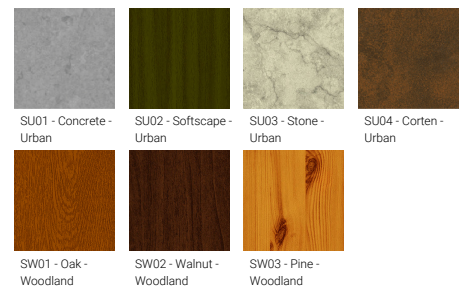

Special finishes upon request