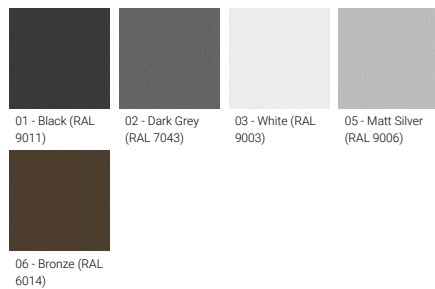

Product colour