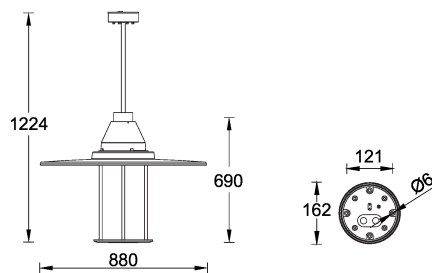

FORREY 27 (FOR-95041)

Technical information

Material	Aluminium
Light source	1 COB
Power	70 W
Lumen	6476 - 7522 lm
Efficacy	93 - 108 lm/W
Driver option	Integral control gear
Driver	Constant current (CC)
Input voltage	220-240 V 50/60 Hz
Optic	T2, T3, T4, T5

Optic value	145°x87°, 141°x91°, 134°x118°, 145°
CCT / CRI	3000K CRI80, 4000K CRI80
Bug	B3-U0-G1, B3-U0-G3
ULR	<1%
ULOR	<1%
CIE flux code n°3	94, 96, 97
Dimming type	On/Off, 1-10V, DALI
Product colours	Black, Dark Grey, White, Matt Silver, Bronze, Concrete - Urban, Softscape - Urban, Stone - Urban, Corten - Urban, Oak - Woodland, Walnut - Woodland, Pine - Woodland
Weight	13.5 kg

Operating temperature	-20 °C to 50 °C
EPA (m2)	0.618
Through wiring	Two cable entries for through wiring
Lens / Reflector / Optic	White coated aluminium reflector on the top of luminaire, High-efficiency PMMA lens
MacAdam Ellipse	3 SDCM
Lifetime L90B10 (hours)	> 50,700
Lifetime L80B10 (hours)	> 63,500
Lifetime L80B50 (hours)	> 63,500
Variants (On/Off, 1-10V, DALI)	Compatible with EN/ IEC 60598-2-22: Suitable for emergency installations as central supply, non-maintained (Z0)

FOR-95041