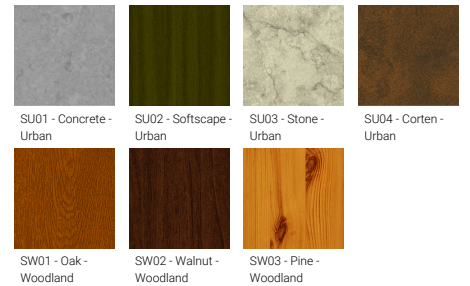

Special finishes upon request