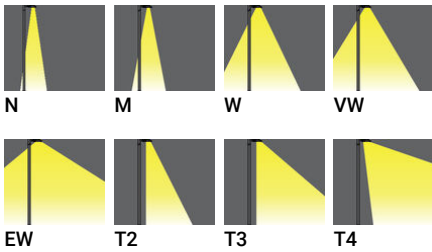

- Stainless steel fasteners in grade 304 with zinc flake coating (ZFC)
- Durable silicone rubber gasket
- Clear toughened glass
- High-efficiency polycarbonate lens

- Integral control gear
- Surge protection 10kV

**Optic**

**Product colour**

**Special finishes upon request**

**GANDALF 25 (GA-90253)**

**Technical information**

<b>Material</b>	Aluminium	<b>CCT / CRI</b>	3000K CRI80, 4000K CRI80	<b>Cable</b>	One cable gland supplied with 0.5 m of 3x1.0 sqmm outdoor cable
<b>Light source</b>	2 x 48 LED		B1-U0-G1, B2-U0-G0, B2-U0-G2, B3-U0-G0, B3-U0-G1, B4-U0-G0	<b>Through wiring</b>	Single cable entry
<b>Power</b>	108 W	<b>Bug</b>	<1%	<b>Lens / Reflector / Optic</b>	Clear toughened glass, High-efficiency polycarbonate lens
<b>Lumen</b>	11094 - 14054 lm	<b>ULR</b>	<1%	<b>MacAdam Ellipse</b>	3 SDCM
<b>Efficacy</b>	103 - 130 lm/W	<b>ULOR</b>	<1%	<b>Lifetime L90B10 (hours)</b>	> 90,000
<b>Driver option</b>	Integral control gear	<b>CIE flux code n°3</b>	100, 97, 98, 99	<b>Lifetime L80B10 (hours)</b>	> 90,000
<b>Driver</b>	Constant current (CC)	<b>Dimming type</b>	On/Off, 1-10V, DALI	<b>Lifetime L80B50 (hours)</b>	> 90,000
<b>Input voltage</b>	220-240 V 50/60 Hz		Black, Dark Grey, White, Matt Silver, Bronze, Concrete - Urban, Softscape - Urban, Stone - Urban, Corten - Urban, Oak - Woodland, Walnut - Woodland, Pine - Woodland	<b>Variants (On/Off, 1-10V, DALI)</b>	Compatible with EN/ IEC 60598-2-22: Suitable for emergency installations as central supply, non-maintained (Z0)
<b>Optic</b>	N, M, W, VW, EW, T2, T3, T4, ME	<b>Product colours</b>			
<b>Optic value</b>	11°, 30°, 52°, 68°, 115°, 142°x42°, 150°x71°, 122°x79°, 148°x63°	<b>Weight</b>	17.5 kg		
		<b>Operating temperature</b>	-20 °C to 50 °C		
		<b>EPA (m2)</b>	0.153		