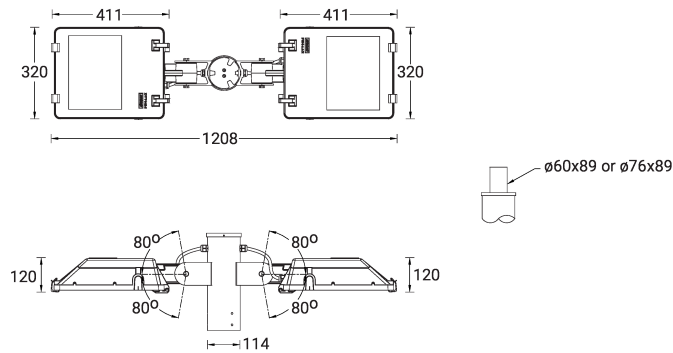

GANDALF 25 (GA-90253)

Technical information

Material	Aluminium	CCT / CRI	3000K CRI80, 4000K CRI80	Cable	One cable gland supplied with 0.5 m of 3x1.0 sqmm outdoor cable
Light source	2 x 48 LED		B1-U0-G1, B2-U0-G0, B2-U0-G2, B3-U0-G0, B3-U0-G1, B4-U0-G0	Through wiring	Single cable entry
Power	108 W	Bug	<1%	Lens / Reflector / Optic	Clear toughened glass, High-efficiency polycarbonate lens
Lumen	11094 - 14054 lm	ULR	<1%	MacAdam Ellipse	3 SDCM
Efficacy	103 - 130 lm/W	ULOR	<1%	Lifetime L90B10 (hours)	> 90,000
Driver option	Integral control gear	CIE flux code n°3	100, 97, 98, 99	Lifetime L80B10 (hours)	> 90,000
Driver	Constant current (CC)	Dimming type	On/Off, 1-10V, DALI	Lifetime L80B50 (hours)	> 90,000
Input voltage	220-240 V 50/60 Hz		Black, Dark Grey, White, Matt Silver, Bronze, Concrete - Urban, Softscape - Urban, Stone - Urban, Corten - Urban, Oak - Woodland, Walnut - Woodland, Pine - Woodland	Variants (On/Off, 1-10V, DALI)	Compatible with EN/ IEC 60598-2-22: Suitable for emergency installations as central supply, non-maintained (Z0)
Optic	N, M, W, VW, EW, T2, T3, T4, ME	Product colours			
Optic value	11°, 30°, 52°, 68°, 115°, 142°x42°, 150°x71°, 122°x79°, 148°x63°	Weight	17.5 kg		
		Operating temperature	-20 °C to 50 °C		
		EPA (m2)	0.153		

GA-90253