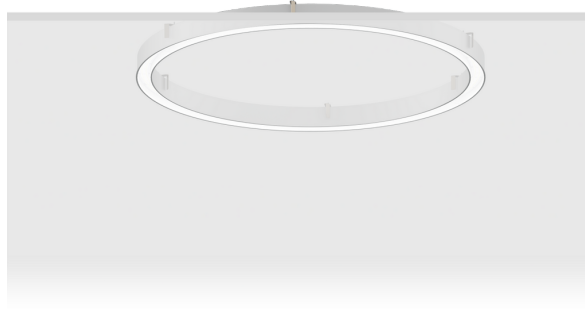

**GAVLE 1 (GAV-80004)**

**Product description**

Down - 70x90 mm - 500 mm - RGBW DMX

microPrim™

**Luminaire Structure**

- Extruded aluminium bended profile with powder coating
- Passive thermal management
- Stainless steel fasteners in grade 304 with zinc flake coating (ZFC)
- Opal PMMA diffuser (UGR <19) for glare control
- Remote driver (included)
- Stainless steel brackets and screws for mounting
- Wireless control available through Bluetooth connection
- Daylight and occupancy sensor options
- Down light distribution only

**Optic**

0

**Product colour**

01 - Black (RAL 9011)    03 - White (RAL 9003)    05 - Matt Silver (RAL 9006)

**Special finishes upon request**

SU01 - Concrete - Urban    SU02 - Softscape - Urban    SU03 - Stone - Urban    SU04 - Corten - Urban

SW01 - Oak - Woodland    SW02 - Walnut - Woodland    SW03 - Pine - Woodland

**GAVLE 1 (GAV-80004)**

**Technical information**

<b>Material</b>	Aluminium
<b>Light source</b>	384 LED
<b>Power</b>	27 W
<b>Lumen</b>	859 lm
<b>Efficacy</b>	32 lm/W
<b>Driver option</b>	Remote driver (included)