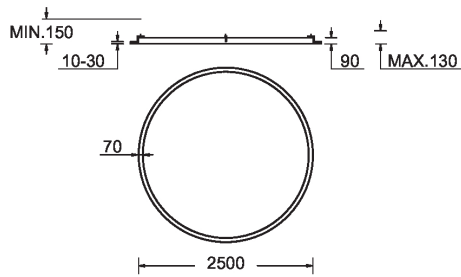

GAVLE 1 (GAV-80044)

Technical information

Material	Aluminium
Light source	2688 LED
Power	148 W
Lumen	4447 lm
Efficacy	30 lm/W
Driver option	Remote driver (included)

Driver	Constant current (CC)
Input voltage	220-240 V 50/60 Hz
Optic	0
Optic value	102°
CCT / CRI	RGBW30, RGBW40
Dimming type	DMX, DMX/RDM

Product colours	Black, White, Matt Silver, Concrete - Urban, Softscape - Urban, Stone - Urban, Corten - Urban, Oak - Woodland, Walnut - Woodland, Pine - Woodland
Weight	21.4 kg
Operating temperature	-20 °C to 40 °C
Variants (DMX/RDM)	Compatible with EN/ IEC 60598-2-22: Suitable for emergency installations as central supply, non-maintained (Z0)

GAV-80044