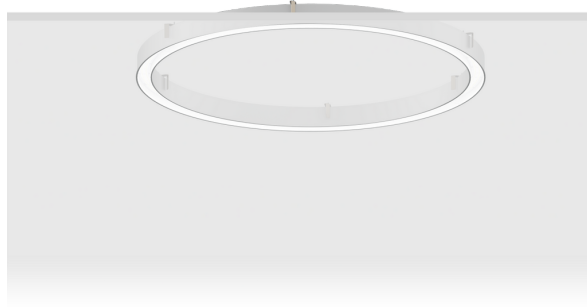

GAVLE 1 (GAV-80044)

Product description

Down - 70x90 mm - 2500 mm - RGBW DMX

microPrim™

Luminaire Structure

- Extruded aluminium bended profile with powder coating
- Passive thermal management
- Stainless steel fasteners in grade 304 with zinc flake coating (ZFC)
- Opal PMMA diffuser (UGR <19) for glare control
- Remote driver (included)
- Stainless steel brackets and screws for mounting
- Wireless control available through Bluetooth connection
- Daylight and occupancy sensor options
- Down light distribution only

Optic

0

Product colour

01 - Black (RAL 9011) 03 - White (RAL 9003) 05 - Matt Silver (RAL 9006)

Special finishes upon request

SU01 - Concrete - Urban SU02 - Softscape - Urban SU03 - Stone - Urban SU04 - Corten - Urban

SW01 - Oak - Woodland SW02 - Walnut - Woodland SW03 - Pine - Woodland

GAVLE 1 (GAV-80044)

Technical information

Material	Aluminium
Light source	2688 LED
Power	148 W
Lumen	4447 lm
Efficacy	30 lm/W
Driver option	Remote driver (included)