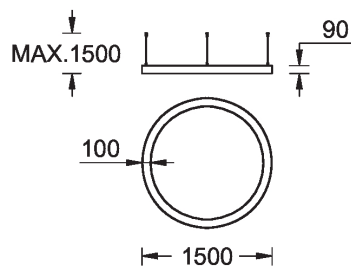

GAVLE 6 (GAV-90224)

Technical information

Material	Aluminium
Light source	3840 LED
Power	133 W
Lumen	5217 lm
Efficacy	39 lm/W
Driver option	Remote driver (included)

Driver	Constant current (CC)
Input voltage	220-240 V 50/60 Hz
Optic	0
Optic value	102°
CCT / CRI	RGBW30, RGBW40
Dimming type	DMX, DMX/RDM

Product colours	Black, White, Matt Silver, Concrete - Urban, Softscape - Urban, Stone - Urban, Corten - Urban, Oak - Woodland, Walnut - Woodland, Pine - Woodland
Weight	14.2 kg
Operating temperature	-20 °C to 40 °C
Variants (DMX, DMX/RDM)	Compatible with EN/ IEC 60598-2-22: Suitable for emergency installations as central supply, non-maintained (Z0)

GAV-90224