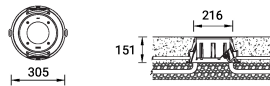

KIOS 3 (KI-60495)

Technical information

Material	Stainless Steel
Light source	6 LED
Power	8 W
Lumen	485 - 658 lm
Efficacy	61 - 82 lm/W
Driver option	Integral control gear
Driver	Constant current (CC)

Input voltage	220-240 V 50/60 Hz
Optic	N, M, W
Optic value	22°, 29°, 50°
CCT / CRI	2700K CRI80, 3000K CRI80, 4000K CRI80
Bug	B0-U4-G0
ULR	100%
ULOR	100%

Dimming type	On/Off, 1-10V, DALI
Product colours	Stainless Steel
Weight	4.3 kg
Operating temperature	-20 °C to 40 °C
Through wiring	Single cable entry, through wiring upon request
Lens / Reflector / Optic	Clear toughened glass, High-efficiency PMMA lens
Variants (On/Off, 1-10V, DALI)	Compatible with EN/ IEC 60598-2-22: Suitable for emergency installations as central supply, non-maintained (Z0)

KI-60495