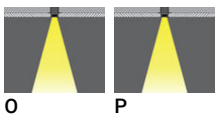

**NYBRO 3 (NYB-80222)**

**Product description**

Down - 40x80 mm - 1178 mm - Trimless

microPrim™

**Luminaire Structure**

- Die-cast aluminium end-caps and extruded aluminium profile with powder coating
- Passive thermal management
- Stainless steel fasteners in grade 304 with zinc flake coating (ZFC)
- PMMA diffuser with Opal (UGR <19) and micro prismatic (UGR <13) options for better glare control

- Integral control gear
- Stainless steel brackets and screws for mounting
- Down light distribution only
- Wireless control available through Bluetooth connection

- Daylight and occupancy sensor options
- Emergency module (1 or 3 hours) is available upon request with 3 options (BASIC, SELF-TEST, PRO-DALI)

**Optic**

**Product colour**

01 - Black (RAL 9011)    03 - White (RAL 9003)    05 - Matt Silver (RAL 9006)

**Special finishes upon request**

SU01 - Concrete - Urban    SU02 - Softscape - Urban    SU03 - Stone - Urban    SU04 - Corten - Urban

<b>Input voltage</b>	220-240 V 50/60 Hz
<b>Optic</b>	O, P
<b>Optic value</b>	Opal, Micro-prismatic
<b>CCT / CRI</b>	3000K CRI80, 4000K CRI80
<b>Dimming type</b>	On/Off, 1-10V, DALI
<b>Product colours</b>	Black, White, Matt Silver, Concrete - Urban, Softscape - Urban, Stone - Urban, Corten - Urban, Oak - Woodland, Walnut - Woodland, Pine - Woodland
<b>Weight</b>	2.9 kg