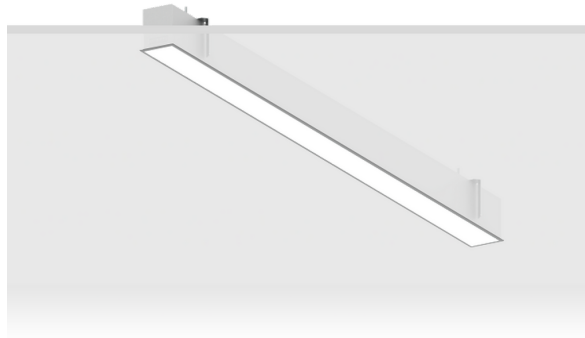

**NYBRO 3 (NYB-80222)**

**Product description**

Down - 40x80 mm - 1178 mm - Trimless

microPrim™

**Luminaire Structure**

- Die-cast aluminium end-caps and extruded aluminium profile with powder coating
- Passive thermal management
- Stainless steel fasteners in grade 304 with zinc flake coating (ZFC)
- PMMA diffuser with Opal (UGR <19) and micro prismatic (UGR <13) options for better glare control

- Integral control gear
- Stainless steel brackets and screws for mounting
- Down light distribution only
- Wireless control available through Bluetooth connection

- Daylight and occupancy sensor options
- Emergency module (1 or 3 hours) is available upon request with 3 options (BASIC, SELF-TEST, PRO-DALI)