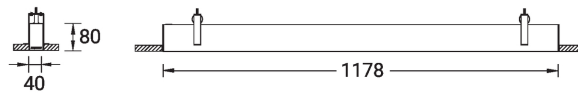

NYBRO 3 (NYB-80222)

Technical information

Material	Aluminium
Light source	144 LED
Power	25 W
Lumen	1975 - 2390 lm
Efficacy	79 - 96 lm/W
Driver option	Integral control gear
Driver	Constant current (CC)

Input voltage	220-240 V 50/60 Hz
Optic	O, P
Optic value	Opal, Micro-prismatic
CCT / CRI	3000K CRI80, 4000K CRI80
Dimming type	On/Off, 1-10V, DALI
Product colours	Black, White, Matt Silver, Concrete - Urban, Softscape - Urban, Stone - Urban, Corten - Urban, Oak - Woodland, Walnut - Woodland, Pine - Woodland
Weight	2.9 kg

Operating temperature	-20 °C to 40 °C
MacAdam Ellipse	3 SDCM
Lifetime L90B10 (hours)	> 23,000
Lifetime L80B10 (hours)	> 45,000
Lifetime L80B50 (hours)	> 50,000
Variants (1-10V, DALI)	Compatible with EN/ IEC 60598-2-22: Suitable for emergency installations as central supply, non- maintained (ZO)

NYB-80222