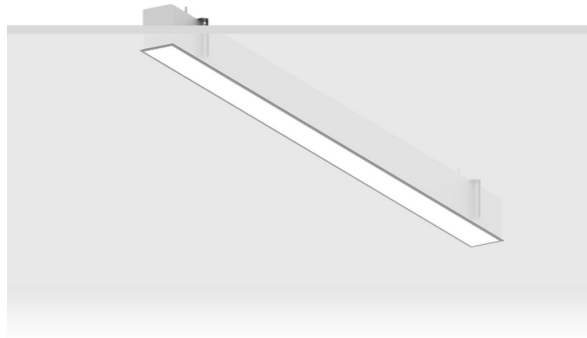

**NYBRO 4 (NYB-80333)**

**Product description**

Down - 60x80 mm - 1466 mm - Trimless

microPrim™

**Luminaire Structure**

- Die-cast aluminium end-caps and extruded aluminium profile with powder coating
- Passive thermal management
- Stainless steel fasteners in grade 304 with zinc flake coating (ZFC)
- PMMA diffuser with Opal (UGR <19) and micro prismatic (UGR <13) options for better glare control

- Integral control gear
- Stainless steel brackets and screws for mounting
- Down light distribution only
- Wireless control available through Bluetooth connection

- Daylight and occupancy sensor options
- Emergency module (1 or 3 hours) is available upon request with 3 options (BASIC, SELF-TEST, PRO-DALI)