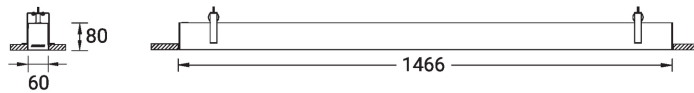

NYBRO 4 (NYB-80333)

Technical information

Material	Aluminium	Input voltage	220-240 V 50/60 Hz	Operating temperature	-20 °C to 40 °C
Light source	180 LED	Optic	O, P	MacAdam Ellipse	3 SDCM
Power	46 W	Optic value	Opal, Micro-prismatic	Lifetime L90B10 (hours)	> 23,000
Lumen	4193 - 5269 lm	CCT / CRI	3000K CRI80, 4000K CRI80	Lifetime L80B10 (hours)	> 45,000
Efficacy	91 - 115 lm/W	Dimming type	On/Off, 1-10V, DALI	Lifetime L80B50 (hours)	> 50,000
Driver option	Integral control gear	Product colours	Black, White, Matt Silver, Concrete - Urban, Softscape - Urban, Stone - Urban, Corten - Urban, Oak - Woodland, Walnut - Woodland, Pine - Woodland	Variants (On/Off, 1-10V, DALI)	Compatible with EN/ IEC 60598-2-22: Suitable for emergency installations as central supply, non-maintained (Z0)
Driver	Constant current (CC)				
		Weight	4.5 kg		

NYB-80333