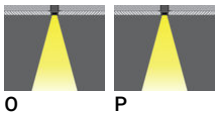

**NYBRO 4 (NYB-80333)**

**Product description**

Down - 60x80 mm - 1466 mm - Trimless

microPrim™

**Luminaire Structure**

- Die-cast aluminium end-caps and extruded aluminium profile with powder coating
- Passive thermal management
- Stainless steel fasteners in grade 304 with zinc flake coating (ZFC)
- PMMA diffuser with Opal (UGR <19) and micro prismatic (UGR <13) options for better glare control

- Integral control gear
- Stainless steel brackets and screws for mounting
- Down light distribution only
- Wireless control available through Bluetooth connection

- Daylight and occupancy sensor options
- Emergency module (1 or 3 hours) is available upon request with 3 options (BASIC, SELF-TEST, PRO-DALI)

**Optic**

**Product colour**

01 - Black (RAL 9011)    03 - White (RAL 9003)    05 - Matt Silver (RAL 9006)

**Special finishes upon request**

SU01 - Concrete - Urban    SU02 - Softscape - Urban    SU03 - Stone - Urban    SU04 - Corten - Urban