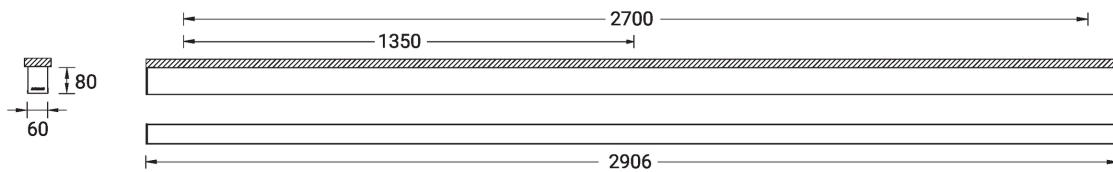

NYBRO 6 (NYB-80663)

Technical information

Material	Aluminium	Input voltage	220-240 V 50/60 Hz	Operating temperature	-20 °C to 40 °C
Light source	360 LED	Optic	O, P	MacAdam Ellipse	3 SDCM
Power	92 W	Optic value	Opal, Micro-prismatic	Lifetime L90B10 (hours)	> 23,000
Lumen	8386 - 10538 lm	CCT / CRI	3000K CRI80, 4000K CRI80	Lifetime L80B10 (hours)	> 45,000
Efficacy	91 - 115 lm/W	Dimming type	On/Off, DALI	Lifetime L80B50 (hours)	> 50,000
Driver option	Integral control gear	Product colours	Black, White, Matt Silver, Concrete - Urban, Softscape - Urban, Stone - Urban, Corten - Urban, Oak - Woodland, Walnut - Woodland, Pine - Woodland	Variants (On/Off, DALI)	Compatible with EN/ IEC 60598-2-22: Suitable for emergency installations as central supply, non-maintained (Z0)
Driver	Constant current (CC)				
		Weight	8.1 kg		

NYB-80663