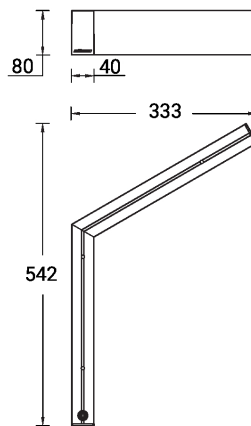

NYBRO 15 (NYB-80831-SU)

Technical information

Material	Aluminium
Light source	84 LED
Power	11 W
Lumen	866 - 1050 lm
Efficacy	79 - 95 lm/W
Driver option	Integral control gear
Driver	Constant current (CC)

Input voltage	220-240 V 50/60 Hz
Optic	O, P
Optic value	Opal, Micro-prismatic
CCT / CRI	3000K CRI80, 4000K CRI80
Dimming type	On/Off, DALI
Product colours	Black, White, Matt Silver, Concrete - Urban, Softscape - Urban, Stone - Urban, Corten - Urban, Oak - Woodland, Walnut - Woodland, Pine - Woodland
Weight	1.8 kg

Operating temperature	-20 °C to 40 °C
MacAdam Ellipse	3 SDCM
Lifetime L90B10 (hours)	> 23,000
Lifetime L80B10 (hours)	> 45,000
Lifetime L80B50 (hours)	> 50,000
Variants (On/Off, DALI)	Compatible with EN/ IEC 60598-2-22: Suitable for emergency installations as central supply, non-maintained (Z0)

NYB-80831-SU