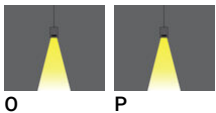

**NYBRO 28 (NYB-81111-PE)**

**Product description**

Down - V60° - 40x80 mm - 387 mm

microPrim™

**Luminaire Structure**

- Die-cast aluminium end-caps and extruded aluminium profile with powder coating
- Passive thermal management
- Stainless steel fasteners in grade 304 with zinc flake coating (ZFC)
- PMMA diffuser with Opal (UGR <19) and micro prismatic (UGR <13) options for better glare control

- Integral control gear
- Cut the connection angle according to the shape complete with electrical wires in white for mounting
- Up and down light distribution options

- Wireless control available through Bluetooth connection
- Daylight and occupancy sensor options

**Optic**

**Product colour**

01 - Black (RAL 9011)    03 - White (RAL 9003)    05 - Matt Silver (RAL 9006)

**Special finishes upon request**

SU01 - Concrete - Urban    SU02 - Softscape - Urban    SU03 - Stone - Urban    SU04 - Corten - Urban

<b>Input voltage</b>	220-240 V 50/60 Hz
<b>Optic</b>	O, P
<b>Optic value</b>	Opal, Micro-prismatic
<b>CCT / CRI</b>	3000K CRI80, 4000K CRI80
<b>Dimming type</b>	On/Off, DALI
<b>Product colours</b>	Black, White, Matt Silver, Concrete - Urban, Softscape - Urban, Stone - Urban, Corten - Urban, Oak - Woodland, Walnut - Woodland, Pine - Woodland
<b>Weight</b>	2.1 kg