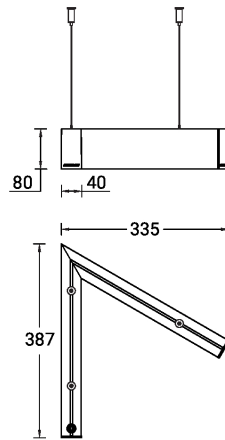

NYBRO 28 (NYB-81111-PE)

Technical information

Material	Aluminium
Light source	84 LED
Power	11 W
Lumen	1050 lm
Efficacy	95 lm/W
Driver option	Integral control gear
Driver	Constant current (CC)

Input voltage	220-240 V 50/60 Hz
Optic	O, P
Optic value	Opal, Micro-prismatic
CCT / CRI	3000K CRI80, 4000K CRI80
Dimming type	On/Off, DALI
Product colours	Black, White, Matt Silver, Concrete - Urban, Softscape - Urban, Stone - Urban, Corten - Urban, Oak - Woodland, Walnut - Woodland, Pine - Woodland
Weight	2.1 kg

Operating temperature	-20 °C to 40 °C
MacAdam Ellipse	3 SDCM
Lifetime L90B10 (hours)	> 23,000
Lifetime L80B10 (hours)	> 45,000
Lifetime L80B50 (hours)	> 50,000
Variants (On/Off, DALI)	Compatible with EN/ IEC 60598-2-22: Suitable for emergency installations as central supply, non-maintained (Z0)

NYB-81111-PE