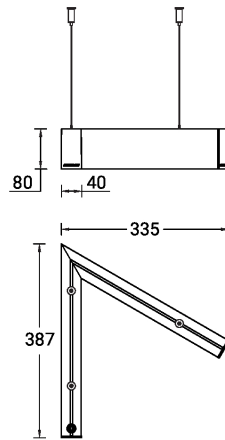

NYBRO 28 (NYB-81112-PE)

Technical information

Material	Aluminium
Light source	84 LED
Power	16 W
Lumen	1394 lm
Efficacy	87 lm/W
Driver option	Integral control gear
Driver	Constant current (CC)

Input voltage	220-240 V 50/60 Hz
Optic	O, P
Optic value	Opal, Micro-prismatic
CCT / CRI	3000K CRI80, 4000K CRI80
Dimming type	On/Off
Product colours	Black, White, Matt Silver, Concrete - Urban, Softscape - Urban, Stone - Urban, Corten - Urban, Oak - Woodland, Walnut - Woodland, Pine - Woodland
Weight	2.1 kg

Operating temperature	-20 °C to 40 °C
MacAdam Ellipse	3 SDCM
Lifetime L90B10 (hours)	> 23,000
Lifetime L80B10 (hours)	> 45,000
Lifetime L80B50 (hours)	> 50,000
Variants (On/Off)	Compatible with EN/ IEC 60598-2-22: Suitable for emergency installations as central supply, non-maintained (Z0)

NYB-81112-PE