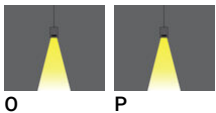

NYBRO 28 (NYB-81112-PE)

Product description

Down - V60° - 40x80 mm - 387 mm

microPrim™

Luminaire Structure

- Die-cast aluminium end-caps and extruded aluminium profile with powder coating
- Passive thermal management
- Stainless steel fasteners in grade 304 with zinc flake coating (ZFC)
- PMMA diffuser with Opal (UGR <19) and micro prismatic (UGR <13) options for better glare control

- Integral control gear
- Cut the connection angle according to the shape complete with electrical wires in white for mounting
- Up and down light distribution options

- Wireless control available through Bluetooth connection
- Daylight and occupancy sensor options

Optic

Product colour

01 - Black (RAL 9011) 03 - White (RAL 9003) 05 - Matt Silver (RAL 9006)

Special finishes upon request

SU01 - Concrete - Urban SU02 - Softscape - Urban SU03 - Stone - Urban SU04 - Corten - Urban

Input voltage	220-240 V 50/60 Hz
Optic	O, P
Optic value	Opal, Micro-prismatic
CCT / CRI	3000K CRI80, 4000K CRI80
Dimming type	On/Off
Product colours	Black, White, Matt Silver, Concrete - Urban, Softscape - Urban, Stone - Urban, Corten - Urban, Oak - Woodland, Walnut - Woodland, Pine - Woodland
Weight	2.1 kg