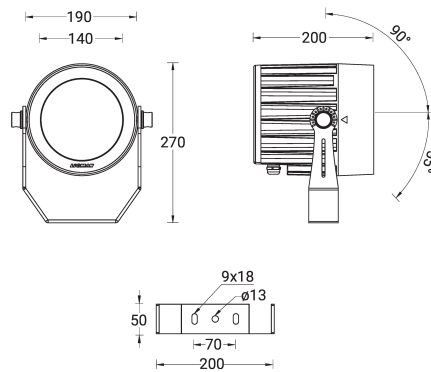

ODESSA 12 (OD-50144)

Technical information

Material	Aluminium
Light source	7 LED
Power	45 W
Lumen	1370 - 1669 lm
Efficacy	30 - 37 lm/W
Driver option	Integral control gear
Driver	Constant current (CC)
Input voltage	220-240 V 50/60 Hz

Optic	N, M, E
Optic value	20°, 34°, 24° x 49°
CCT / CRI	RGBW30, RGBW40
Dimming type	DMX, DMX/RDM
Product colours	Black, Dark Grey, White, Matt Silver, Bronze, Concrete - Urban, Softscape - Urban, Stone - Urban, Corten - Urban, Oak - Woodland, Walnut - Woodland, Pine - Woodland
Weight	5.0 kg
Operating temperature	-20 °C to 40 °C
EPA (m2)	0.054

Cable	Three IP68 connectors supplied with 0.2 m of 3x1.0 sqmm outdoor cable and 2x0.2 m of 2x0.5 sqmm outdoor shielded cable
Through wiring	Single cable entry
Lens / Reflector / Optic	High-efficiency PMMA lens, Clear toughened glass
MacAdam Ellipse	7 SDCM
Lifetime L90B10 (hours)	> 15,000
Lifetime L80B10 (hours)	> 31,000
Lifetime L80B50 (hours)	> 34,000
Variants (DMX, DMX/RDM)	Compatible with EN/ IEC 60598-2-22: Suitable for emergency installations as central supply, non-maintained (Z0)

OD-50144