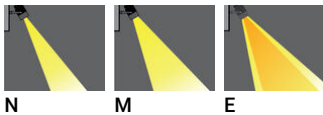

ODESSA 12 (OD-50144)

Product description

Large - RGBW

microPrim™

Luminaire Structure

- Die-cast aluminium housing
- Pre-treated before powder coating ensuring high corrosion resistance
- Single cable entry
- Three IP68 connectors supplied with 0.2 m of 3x1.0 sqmm outdoor cable and 2x0.2 m of 2x0.5 sqmm outdoor shielded cable
- Stainless steel fasteners in grade 304 with zinc flake coating (ZFC)
- Durable silicone rubber gasket
- High-efficiency PMMA lens
- Clear toughened glass
- Integral control gear
- Arm mounting installation

Optic

Product colour

Special finishes upon request

ODESSA 12 (OD-50144)

Technical information

Material	Aluminium
Light source	7 LED
Power	45 W
Lumen	1370 - 1669 lm
Efficacy	30 - 37 lm/W
Driver option	Integral control gear
Driver	Constant current (CC)
Input voltage	220-240 V 50/60 Hz

Optic	N, M, E
Optic value	20°, 34°, 24° x 49°
CCT / CRI	RGBW30, RGBW40
Dimming type	DMX, DMX/RDM
Product colours	Black, Dark Grey, White, Matt Silver, Bronze, Concrete - Urban, Softscape - Urban, Stone - Urban, Corten - Urban, Oak - Woodland, Walnut - Woodland, Pine - Woodland
Weight	5.0 kg
Operating temperature	-20 °C to 40 °C
EPA (m2)	0.054

Cable	Three IP68 connectors supplied with 0.2 m of 3x1.0 sqmm outdoor cable and 2x0.2 m of 2x0.5 sqmm outdoor shielded cable
Through wiring	Single cable entry
Lens / Reflector / Optic	High-efficiency PMMA lens, Clear toughened glass
MacAdam Ellipse	7 SDCM
Lifetime L90B10 (hours)	> 15,000
Lifetime L80B10 (hours)	> 31,000
Lifetime L80B50 (hours)	> 34,000
Variants (DMX, DMX/RDM)	Compatible with EN/ IEC 60598-2-22: Suitable for emergency installations as central supply, non-maintained (Z0)