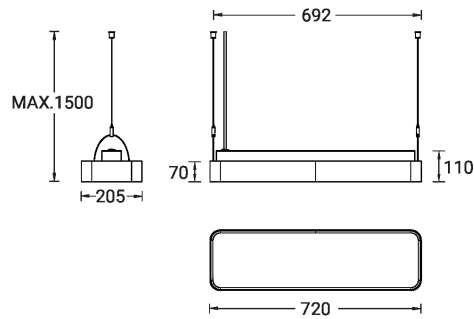

PITTSFIELD 4 (PIT-90005)

Technical information

Material	Aluminium	Input voltage	220-240 V 50/60 Hz	MacAdam Ellipse	3 SDCM
Light source	1152 LED	Optic	O, P	Lifetime L90B10 (hours)	> 23,000
Power	36 W	CCT / CRI	RGBW40	Lifetime L80B10 (hours)	> 45,000
Lumen	1360 lm	Dimming type	DMX, DMX/RDM	Lifetime L80B50 (hours)	> 50,000
Efficacy	50 lm/W	Product colours	Black, White, Matt Silver, Concrete - Urban, Softscape - Urban, Stone - Urban, Corten - Urban, Oak - Woodland, Walnut - Woodland, Pine - Woodland	Variants (DMX)	Compatible with EN/ IEC 60598-2-22: Suitable for emergency installations as central supply, non-maintained (Z0)
Driver option	Integral control gear				
Driver	Constant current (CC)				
		Weight	3.3 kg		
		Operating temperature	-20 °C to 40 °C		

PIT-90005